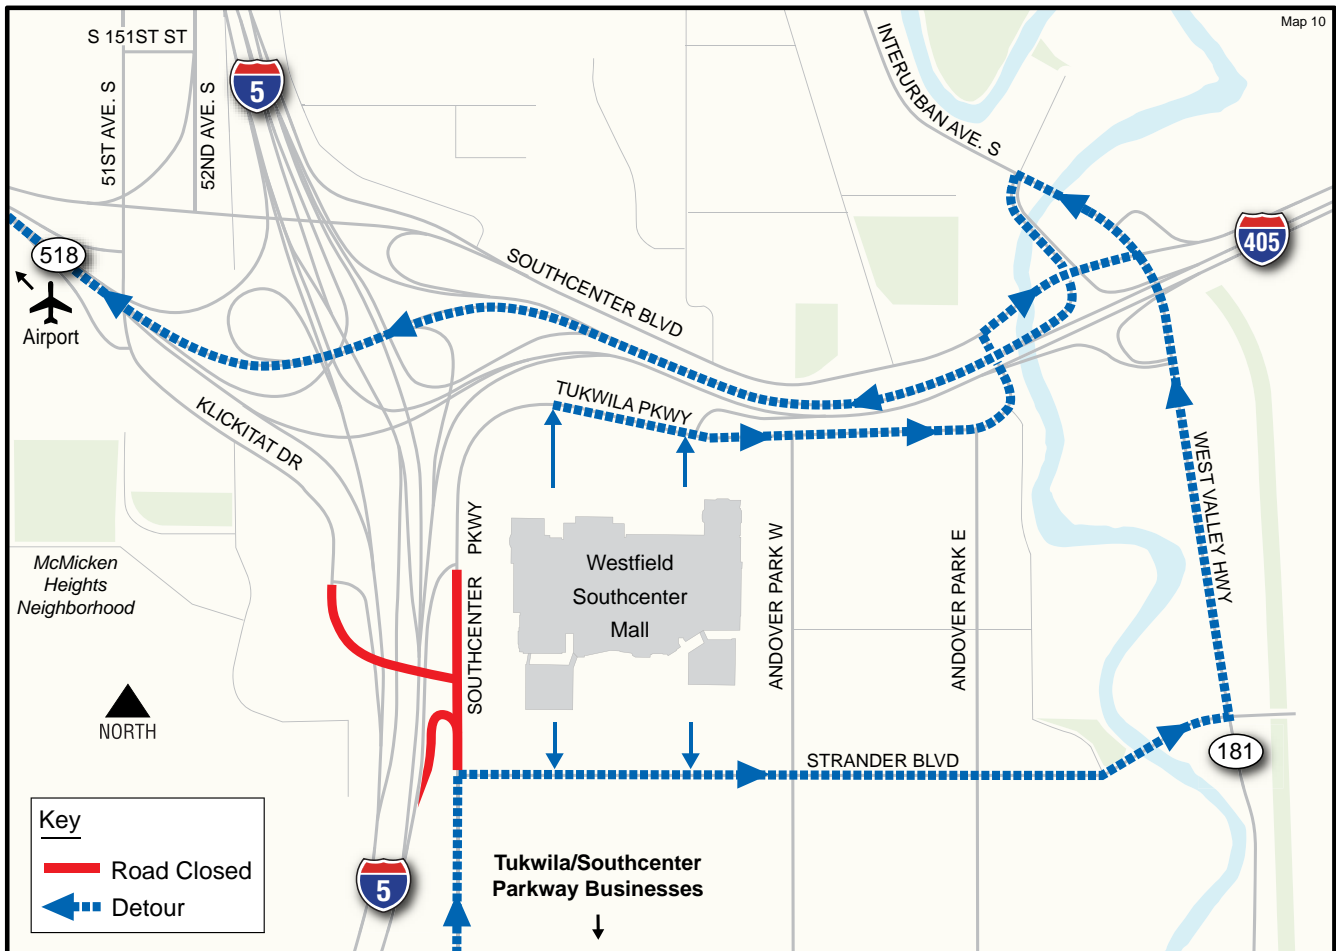

- DETOUR -

Westfield Southcenter Mall and Area Businesses to Airport (via I-405 Southbound/SR 518 Westbound)

North mall exits to Airport

1. From north mall exits, turn right onto Tukwila Parkway;
2. Continue eastbound on Tukwila Parkway;
3. Tukwila Parkway becomes 66th Avenue S;
4. Continue up the hill on 66th Avenue S;
5. Turn right onto Southcenter Boulevard;
6. Turn left onto Interurban Avenue S;
7. Turn left onto the on-ramp to I-405 southbound;
8. Travel westbound on I-405;
9. I-405 southbound becomes SR 518 westbound;
10. Continue on SR 518 westbound;
11. Follow signs to airport

South mall entrances to Airport

1. From south mall exits, turn left onto Strander Boulevard;
2. Continue eastbound on Strander Boulevard;
3. Turn left onto West Valley Highway;
4. Travel northbound on West Valley Highway;
5. West Valley Highway becomes Interurban Avenue S;
6. Turn left onto the on-ramp to I-405 southbound;
7. Travel westbound on I-405;
8. I-405 southbound becomes SR 518 westbound;
9. Continue on SR 518 westbound;
10. Follow signs to airport

Southcenter Parkway businesses (south of Strander Boulevard) to Airport

1. Travel northbound on Southcenter Parkway,
2. Turn right onto Strander Boulevard;
3. Continue eastbound on Strander Boulevard;
4. Turn left onto West Valley Highway;
5. Continue northbound on West Valley Highway;
6. West Valley Highway becomes Interurban Avenue S;
7. Turn left onto the on-ramp to I-405 southbound;
8. Travel westbound on I-405;
9. I-405 southbound becomes SR 518 westbound;
10. Continue on SR 518 westbound;
11. Follow signs to airport