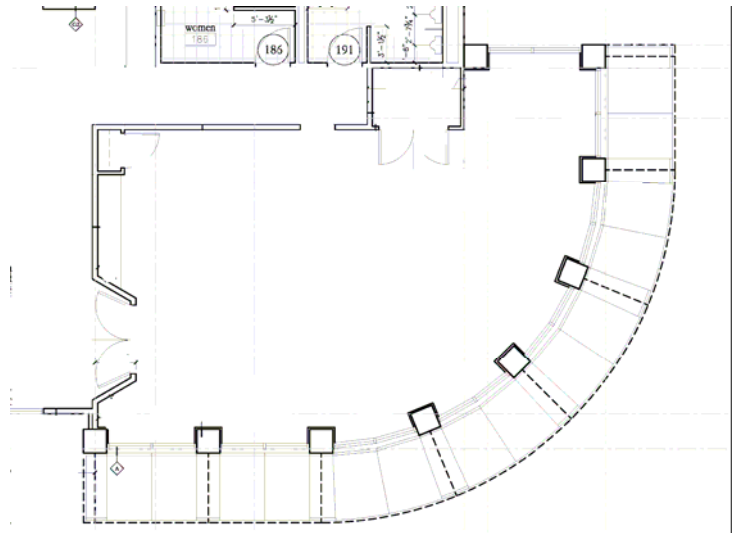

CONFERENCE FACILITY FLOOR PLANS

Kirkland Boardroom
350 sq. ft.

Evergreen Room
1150 sq. ft.

Rose Hill Room
750 sq. ft.