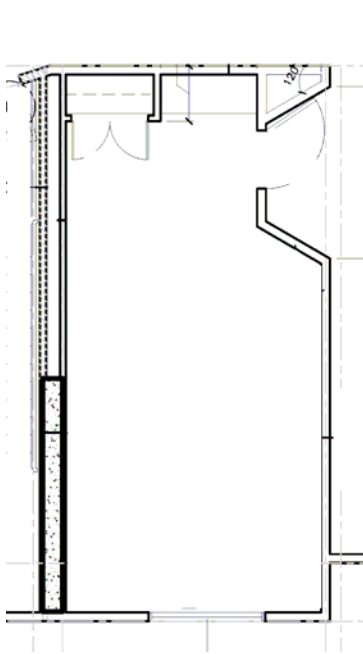

CONFERENCE FACILITY FLOOR PLANS

Kirkland Boardroom
350 sq. ft.

Evergreen Room
1150 sq. ft.

Rose Hill Room
750 sq. ft.