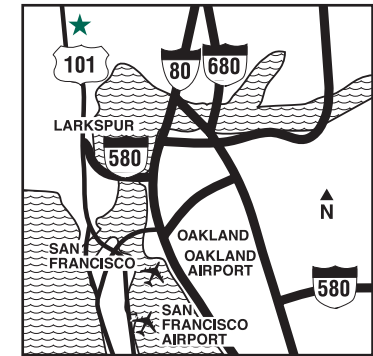

Discover Balance by the Bay.

Close to the excitement of San Francisco and the tranquility of Sonoma Wine Country, the Courtyard by Marriott® Novato Marin/Sonoma is in the perfect location for Bay Area trips that demand a work/leisure balance. Just 18 minutes north of the Golden Gate Bridge, and 10 miles from the wineries of Sonoma County, the Courtyard Novato provides everything you need to stay focused and productive: comfortable and functional guest rooms with plush bedding and ergonomic work space, free high-speed Internet access and a business center. When it's time to relax, venture to nearby Marin County attractions, including Muir Woods, Mount Tamalpais, Infineon Raceway and Sonoma and Napa wineries. Two meeting rooms with 1,010 square feet of total event space provide an ideal option for small to mid-size meetings.

Courtyard by Marriott®
Novato Marin/Sonoma
1400 N. Hamilton Pkwy.
Novato, CA 94949
T 415.883.8950 F 415.883.8960
Marriott.com/SFONV

Courtyard by Marriott®
Novato Marin/Sonoma
 1400 N. Hamilton Pkwy.
 Novato, CA 94949
 T 415.883.8950 F 415.883.8960
 Marriott.com/SFONV

feet of total meeting space • Largest meeting area is 650 square feet with maximum seating capacity of 50 • Wireless high-speed Internet access

Attractions

Alcatraz • Angel Island State Park • Golden Gate Bridge & Park • Hamilton Field • Mount Tamalpais • Point Reyes National Seashore • Six Flags® Marine World • Sonoma TrainTown

Directions

From San Francisco Airport (SFO): Exit the airport and follow signs for Hwy. 380 West. Take 380W to Hwy. 280 (San Francisco). Hwy. 280 will turn into 19th Ave. Follow 19th Ave. through Golden Gate Park and onto Hwy. 101 North. You will cross over the Golden Gate Bridge and continue on Hwy. 101N for 18 miles. Exit Hwy. 101N onto Ignacio Blvd. After exiting turn right at the stoplight onto Nave Dr. Continue driving down Nave Dr. for 1/2 mile. Turn left onto Hamilton Pkwy. The hotel will be located on your left.