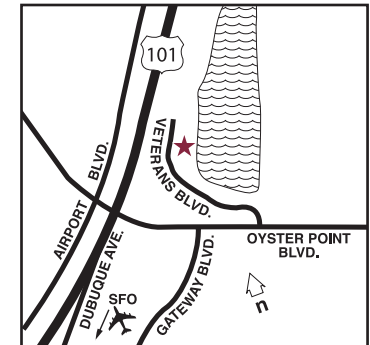

Directions

From San Francisco Airport (SFO): Exit SFO on Highway 101 North toward San Francisco. Exit Highway 101 at Oyster Point Blvd. At the light turn left on Dubuque and make a quick right onto Oyster Point Blvd. Turn left on Veterans Blvd. Hotel is on the right. Complimentary shuttle starts at 4 a.m. and stops at midnight. Please call hotel direct for shuttle schedule.