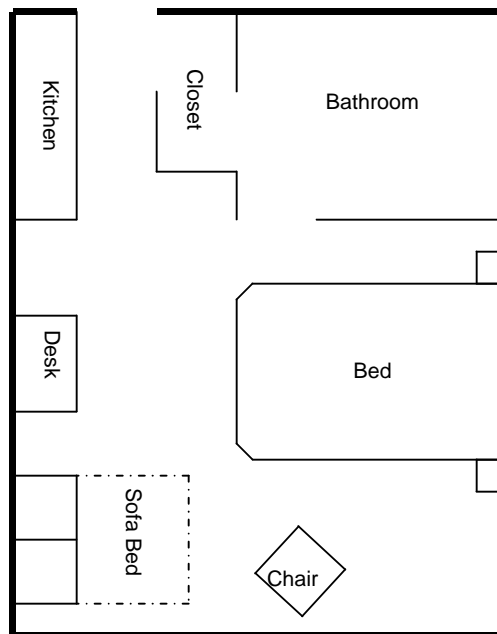

251 South 1470 East
St. George, Utah 84790
(435) 986-9955
Marriott.com/SGUTS

Studio King Suite

Actual room layout may vary from drawing.
Contact the hotel directly for specific details.