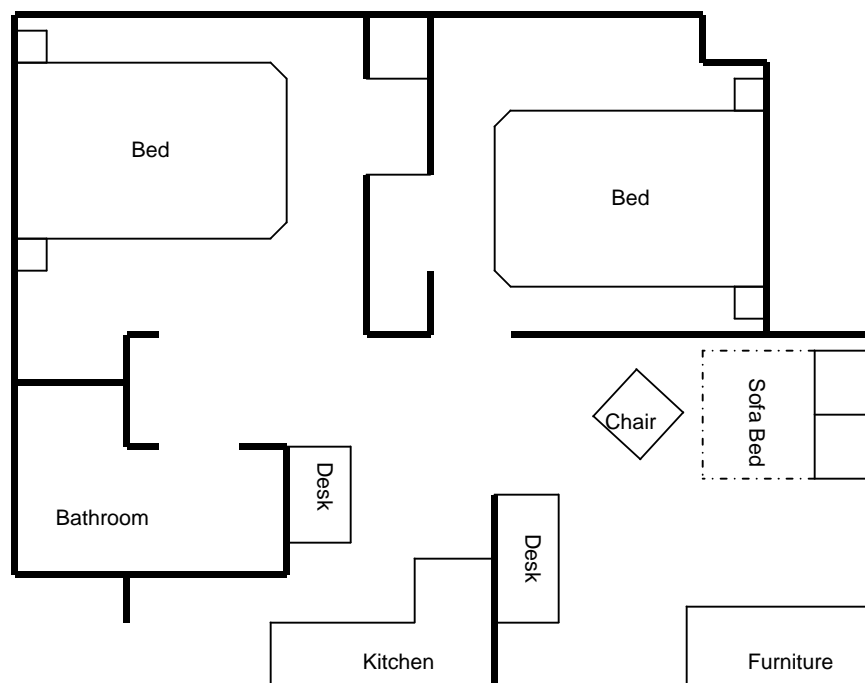

251 South 1470 East
St. George, Utah 84790
(435) 986-9955
Marriott.com/SGUTS

Two Bedroom Suite

Actual room layout may vary from drawing. Contact the hotel directly for specific details.