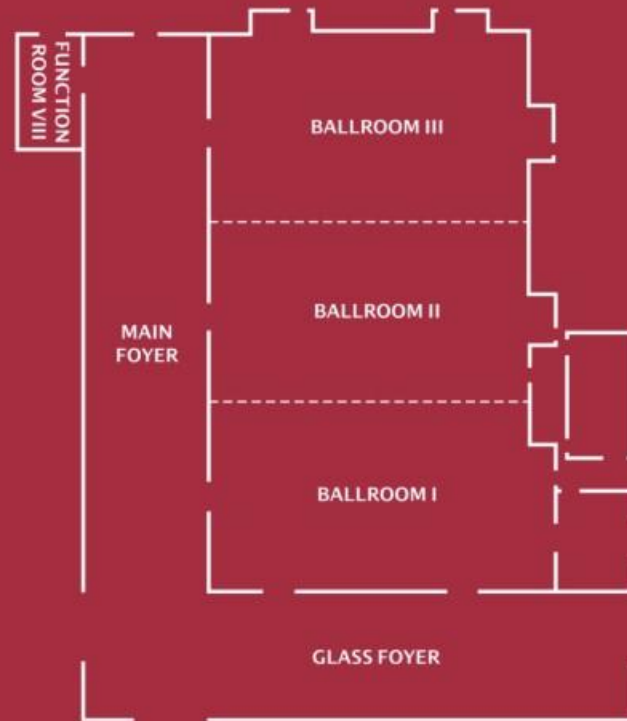

GRAND BALLROOM

seating capacity

Theater	700pax
Classroom	400pax
Banquet	500pax

GRAND BALLROOM