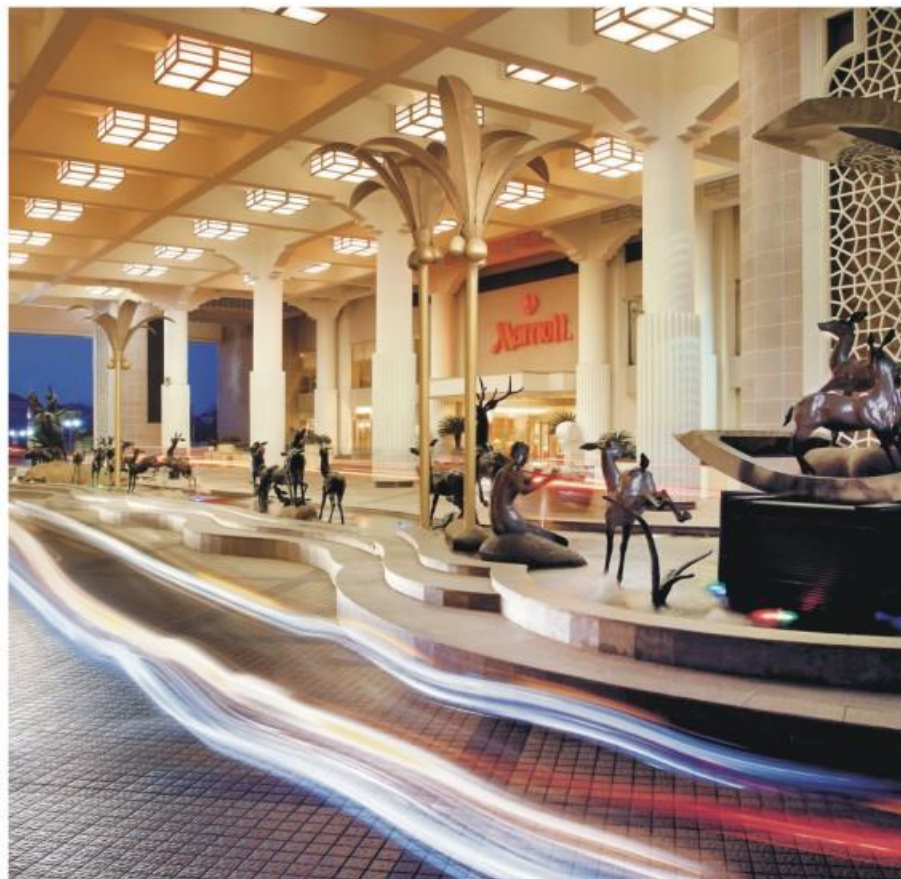

Marriott
SHANGHAI HONGQIAO

上海万豪虹桥大酒店

THIS HOTEL

Ideally located close to Shanghai Hongqiao International Airport, the Shanghai Marriott Hotel Hongqiao is the preferred choice among conference delegates and business travelers, those who desire a distinctive level of luxury and the very best in eastern and western hospitality.