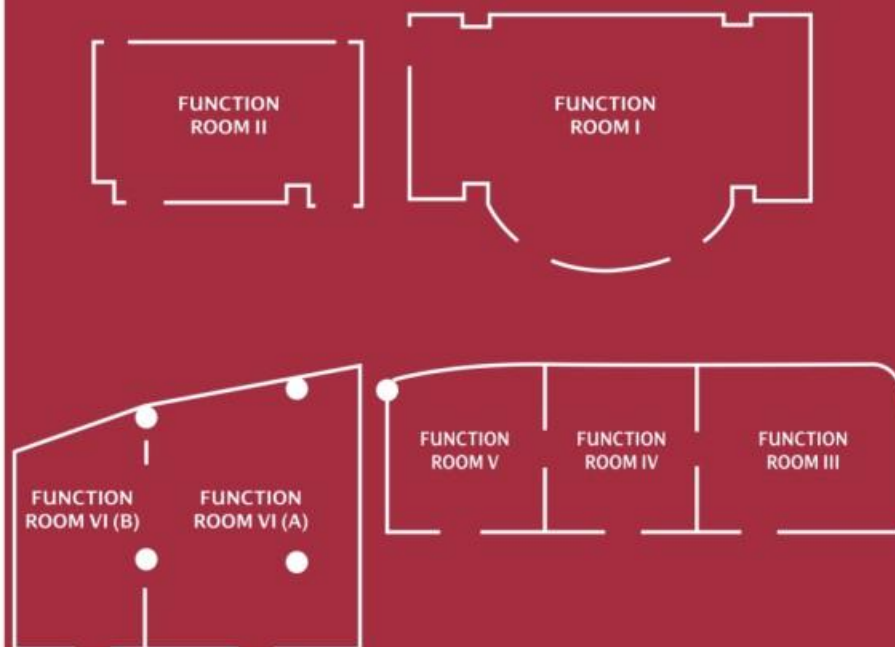

多功能厅 Function Room	尺寸 Dimensions		容量 Capacity				
	宽长高 W*L*H	面积 Sq.Ft.	剧院 Theater	课桌 Classroom	U型 U-Shape	酒会 Reception	宴会 Banquet
Grand Ballroom	18.6x40x7	745	700	400	N/A	800	500
Glass Foyer	16x17x6	260	140	N/A	N/A	200	150
Ballroom I	18.6x13.3x7	248	200	120	50	200	150
Ballroom II	18.6x13.3x7	248	200	120	50	200	150
Ballroom III	18.6x13.3x7	248	200	120	50	200	150
Ballroom I+II / II+III	18.6x26.6x7	496	400	250	N/A	500	300
Executive Ballroom	22.5x12.4x4	282	220	120	50	180	150
E. Ballroom I	7.4x12.4x4	91	70	36	30	60	50
E. Ballroom II	7.9x12.4x4	97	70	36	30	60	50
E. Ballroom III	7.2x12.4x4	89	70	36	30	60	50
E. Ballroom I+II / II+III	15.3x12.4x4	188	140	72	36	100	100
Function Room I	9.7x18x3	174	120	80	46	100	90
Function Room II	5.2x10.9x3	57	50	25	22	30	20
Function Room III	9.3x7.2x3	67	60	30	25	50	30
Function Room IV	5.5x7.2x3	40	N/A	N/A	12	N/A	N/A
Function Room V	5.5x7.2x3	40	N/A	N/A	12	N/A	N/A
Function Room VI	11.5x18x3	207	100	80	45	120	90
Function Room VI(A)	11x12.5x3	138	70	45	35	60	50
Function Room VI(B)	7x10.5x3	73	50	25	20	40	28
Function Room VII	7.6x4.4x4	30	N/A	N/A	N/A	N/A	N/A
Function Room VIII	7.5x8.4x4	28	N/A	N/A	N/A	N/A	N/A

GRAND BALLROOM

seating capacity

Theater	700pax
Classroom	400pax
Banquet	500pax

GRAND BALLROOM

EXECUTIVE BALLROOM

seating capacity

Theater	220pax
Classroom	120pax
Banquet	150pax

EXECUTIVE BALLROOM

Function Room I

seating capacity	
Theater	120
Classroom	80

Function Room II

seating capacity	
Theater	50
Classroom	25

Function Room III

seating capacity	
Theater	60
Classroom	30
Banquet	30

Function Room IV

seating capacity	
U-Shape	12
Banquet	90

Function Room V

seating capacity	
U-Shape	12
Banquet	20

Function Room VI

seating capacity	
Theater	100
Classroom	80
Banquet	90

FUNCTION ROOM

MARRIOTT REWARDS

Join Marriott Rewards and enjoy free nights faster.