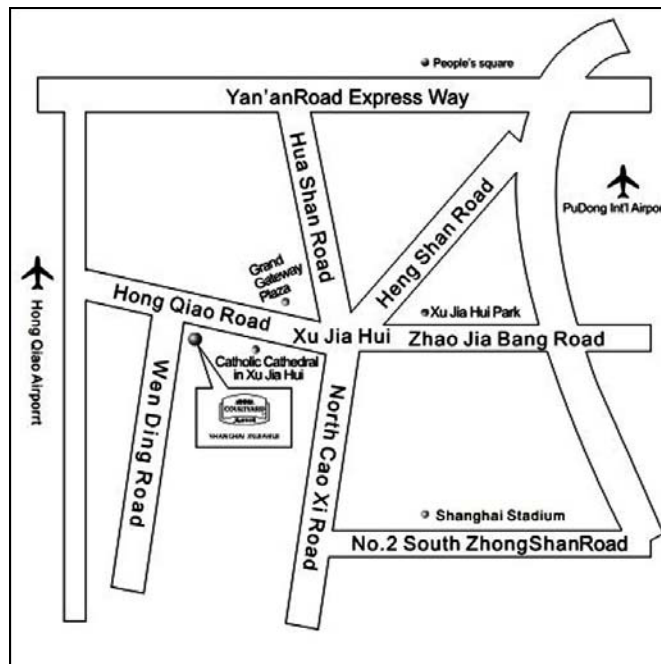

1. Driving direction from Hongqiao Airport to Courtyard by Marriott Shanghai Xujiahui
从虹桥机场到上海西藏大厦万怡酒店的行车走向

From Hongqiao Airport get on the Yan An West Road Highway, go straight on the Yan An Highway, at Hongxu Road Entrance get down the Highway, at Hongqiao Road turn right and go straight on the Hongqiao Road, at Wending Road turn right and see our Hotel

出虹桥机场后上延安西路高架直走，到虹许路出口下高架，到虹桥路右转，沿着虹桥路直走朝徐家汇方向，到文定路后右转就是酒店。

Courtyard by Marriott Shanghai Xujiahui
100 Hongqiao Road, Shanghai 200030 PRC
Telephone: (86 21) 6129 2888 Fax: (86 21) 6219 2999

SHANGHAI XUJIAHUI
上海西藏大厦万怡酒店

2. Driving direction from Pudong airport to Courtyard by Marriott Shanghai Xujiahui
从浦东机场到上海西藏大厦万怡酒店的行车走向

From Pudong Airport go straight on the A1 Highway, then get straight on A20 Highway. Go through the Lupu Bridge and go on Northsouth Highway, and then change to the Zhongshan Inner Elevated ring Highway to the west, go straight on the Zhongshan Highway at Wanping Road Entrance get down the Highway, go straight on Wanping South Road, at Xietu Road turn left, go straight on, at Wending Road turn right, and then see the Hotel at Wending Road Hongqiao Road cross

出浦东机场直走到 A1 公路，沿着 A1 公路走，然后转走 A20 外环线往市区方向，走卢浦大桥到南北高架，沿着南北高架向西转走中山内环高架，到宛平路出口下来，沿着宛平南路到斜土路左转直走，南丹路到文定路右转，酒店就在文定路虹桥路口。

Courtyard by Marriott Shanghai Xujiahui
100 Hongqiao Road, Shanghai 200030 PRC
Telephone: (86 21) 6129 2888 Fax: (86 21) 6219 2999