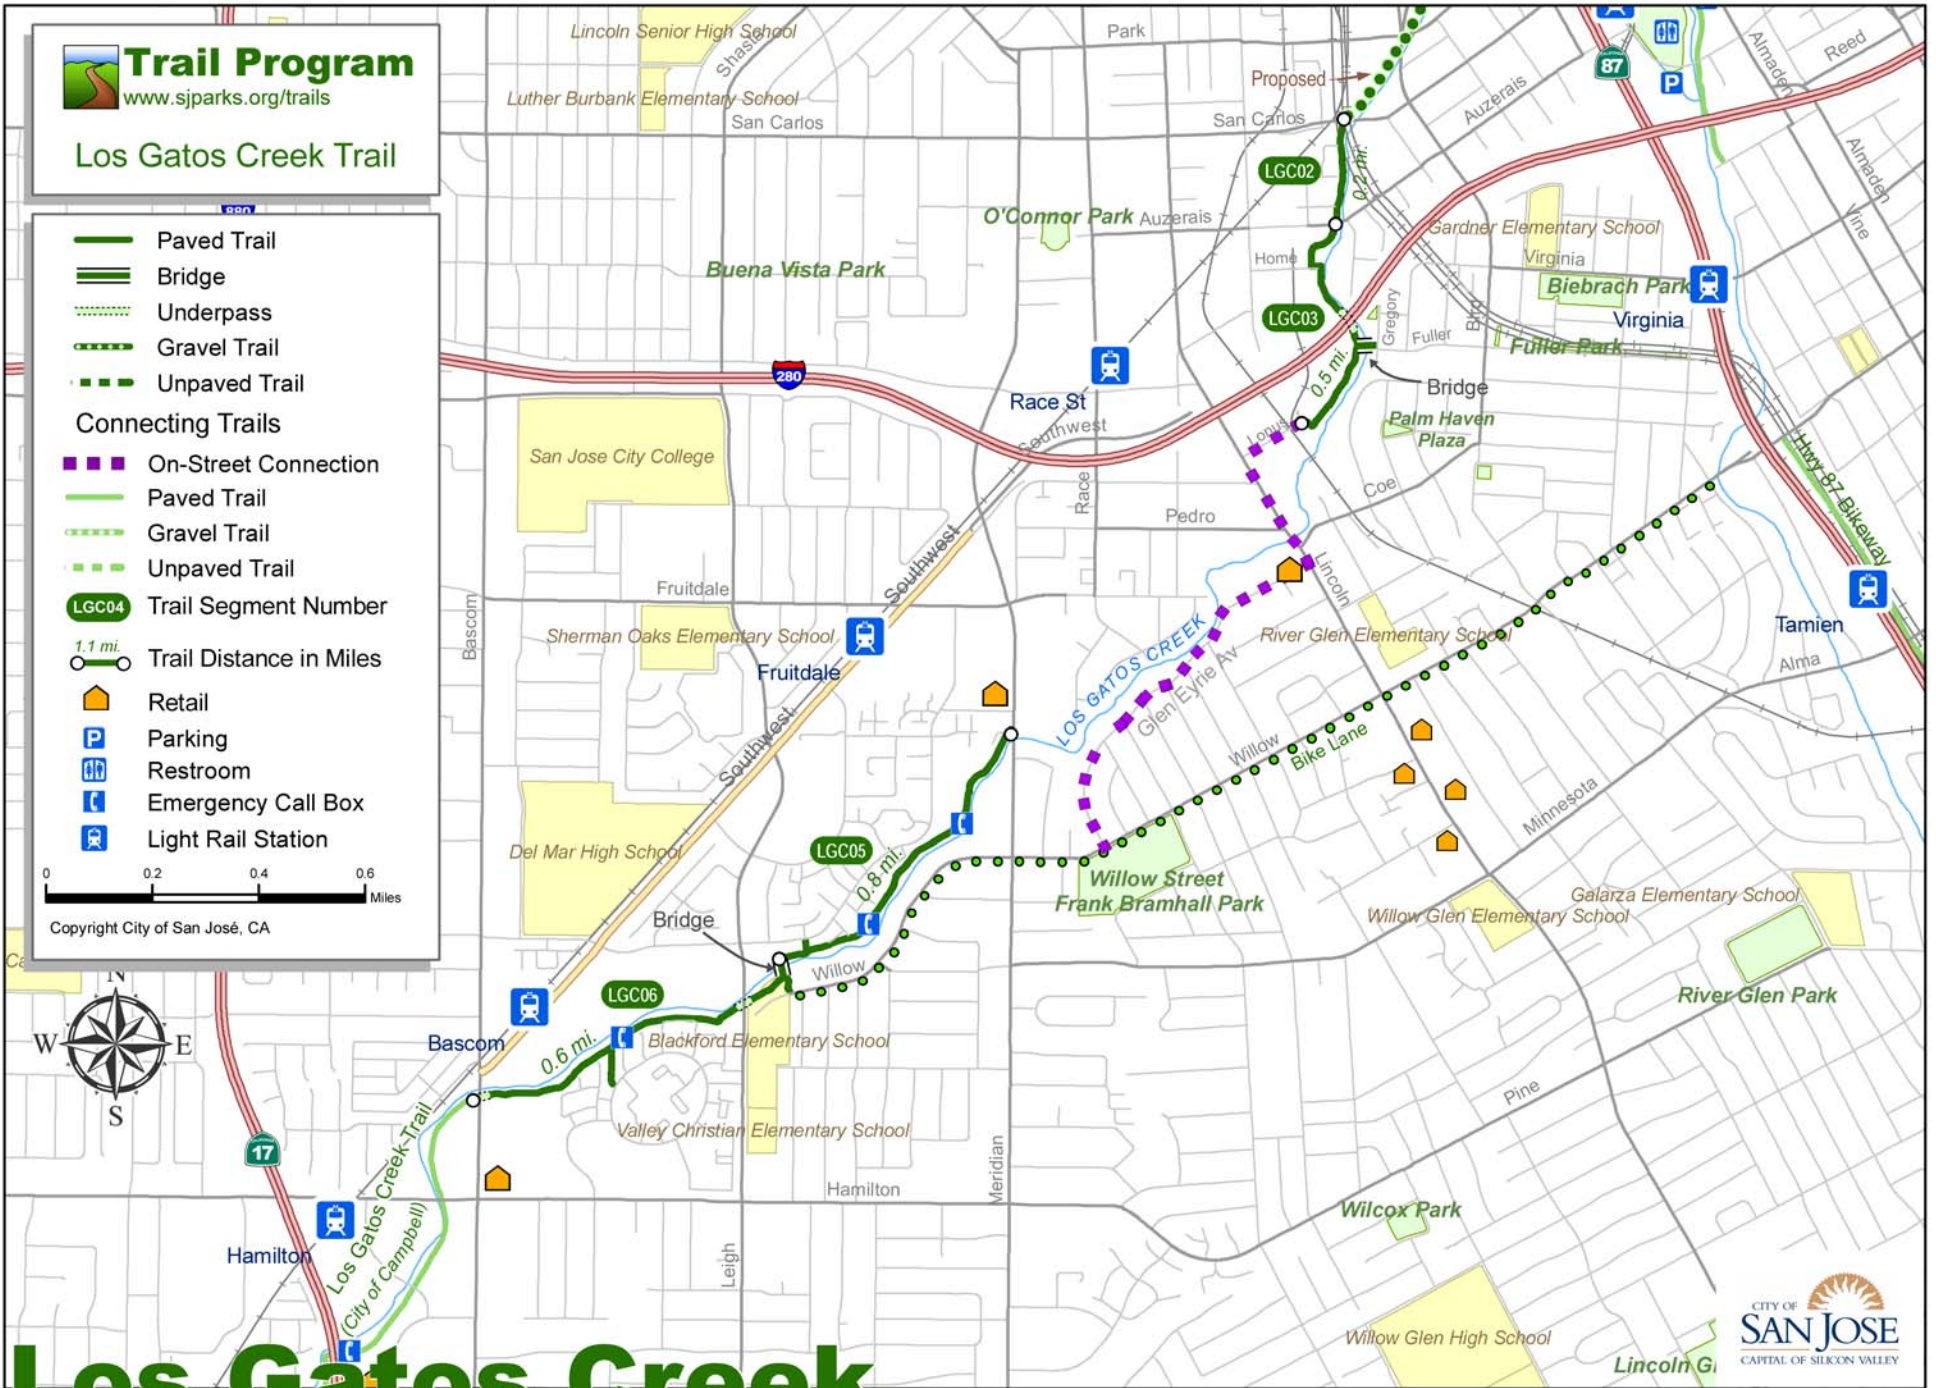

Trail Program

www.sjpark.org/trails

Los Gatos Creek Trail

- Paved Trail
- Bridge
- Underpass
- Gravel Trail
- Unpaved Trail

Connecting Trails

- On-Street Connection
- Paved Trail
- Gravel Trail
- Unpaved Trail

Trail Segment Number

Trail Distance in Miles

- Retail
- Parking
- Restroom
- Emergency Call Box
- Light Rail Station

Copyright City of San José, CA

Los Gatos Creek

July 2009

map 1011.04