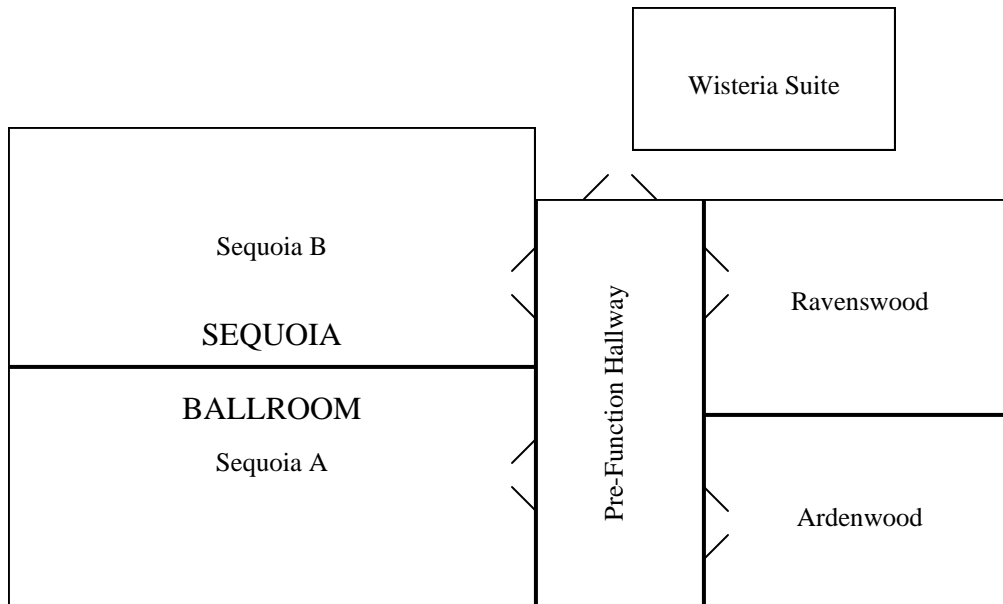

Courtyard by Marriott Newark-Silicon Valley
 34905 Newark Boulevard
 Newark, CA 94560

Meeting Space Floor Plan and Capacity Chart

Meeting Space Capacities

Meeting Room Name	Dimensions	Square Feet	Banquet (Rounds)	Theater	Classroom	U-Shape	Conference
Sequoia Ballroom	54'x54'x12.5	2916	194	220	160	N/A	N/A
Sequoia A	27'x54'x12.5	1458	96	90	80	40	45
Sequoia B	27'x54'x12.5	1458	96	90	80	40	45
Ravenswood	22'x25'x12.5	550	40	40	30	25	25
Ardenwood	22'x25'x12.5	550	40	40	30	25	25
Wisteria Suite	13.5'x15'x8'	200	N/A	N/A	N/A	N/A	8