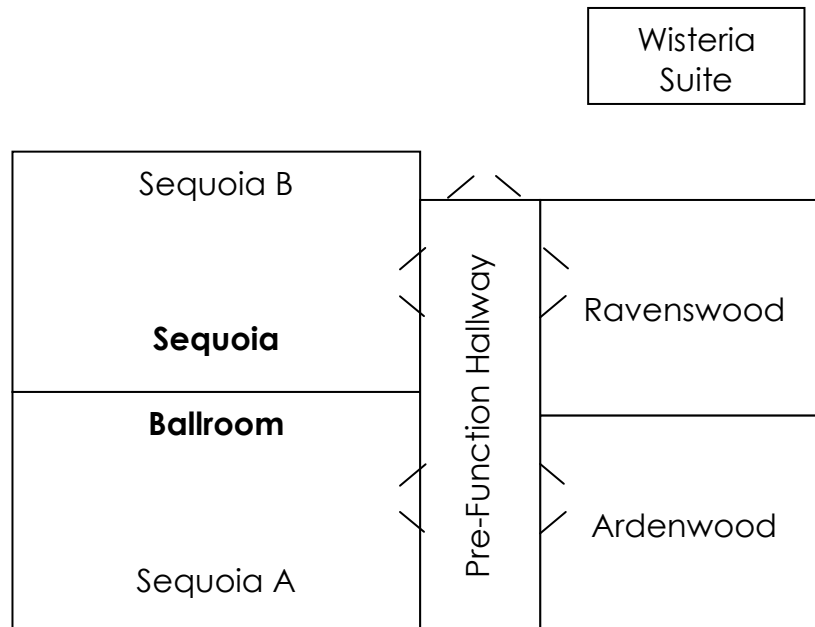

Courtyard by Marriott Newark-Silicon Valley

34905 Newark Boulevard
Newark, CA 94560

Meeting Space Floor Plan and Capacity Chart

Meeting Space Capacities

Meeting Room Name	Dimensions	Square Feet	Banquet (Rounds)	Theater	School-room	U-Shape	Conference
Sequoia Ballroom	54'x54'x13'	2916	180	220	120	N/A	N/A
Sequoia A	27'x54'x13'	1458	90	110	60	40	45
Sequoia B	27'x54'x13'	1458	90	110	60	40	45
Ardenwood	22'x25'x13'	550	40	45	24	15	18
Ravenswood	22'x25'x13'	550	40	45	24	15	18
Wisteria Suite	21'x13'x10'	273	N/A	N/A	N/A	N/A	8