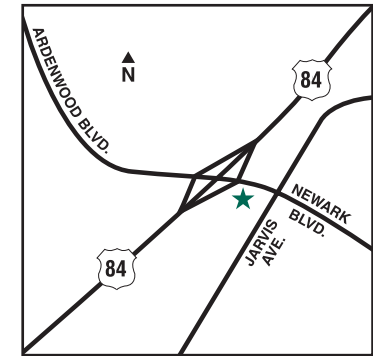

Courtyard by Marriott®
Newark Silicon Valley
34905 Newark Blvd.
Newark, CA 94560
T 510.792.5200 F 510.792.5255
Marriott.com/SJCFT

Courtyard by Marriott®

Newark Silicon Valley

34905 Newark Blvd.

Newark, CA 94560

Attractions

17-Mile Drive in Monterey • The Course at Wente Vineyards • Coyote Hills Regional Park • Half Moon Bay State Beach • Historic Niles District • Lake Elizabeth • Lake Tahoe • Mission Peak • NewPark Mall • San Francisco Bay Wildlife Refuge

Directions

From San Jose Airport (SJC): Take Interstate 880 North; Exit I-84/Decoto Road/Dumbarton Bridge. Take I-84/Decoto Road West to the first exit-Ardenwood/Newark Boulevard, turn left at the bottom of the ramp and proceed under the freeway. Turn right into the hotel driveway after crossing under the freeway (located adjacent to the Residence Inn by Marriott).

From Oakland Airport (OAK): Take Interstate 880 South; Exit I-84/Decoto Road/Dumbarton Bridge and veer to the right. Take I-84/Decoto Road West to the first exit-Ardenwood/Newark Boulevard, turn left at the bottom of the ramp and proceed under the freeway. Turn right into the hotel driveway after crossing under the freeway (located adjacent to the Residence Inn by Marriott).