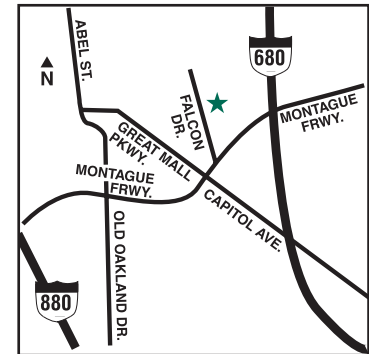

Optimize Productivity in Silicon Valley.

Centrally located near San Jose, Sunnyvale, Mountain View, Fremont, Santa Clara and Palo Alto, the Courtyard by Marriott® Milpitas Silicon Valley is the perfect hotel base when business takes you to Northern California's high-tech corridor. Located at the north end of the Silicon Valley, the Courtyard Milpitas provides everything guests need to stay focused and productive: comfortable and functional guest rooms with plush bedding and ergonomic work space, free high-speed Internet access and a business center. The Market, our 24/7 food and beverage kiosk, provides nourishment for guests on the go. The Courtyard Milpitas hotel has two meeting rooms and an experienced event staff that can accommodate meetings for up to 45 guests.

capacity for 45 guests • Catering and audiovisual equipment available • Wireless Internet access • Overnight delivery and pickup service

Attractions

Children's Discovery Museum • Hakone Gardens • Joseph D. Grant County Park • Mexican Heritage Plaza • Milpitas Great Mall of the Bay Shopping Center • Oakland • California's Great America Theme Park • San Jose • Santa Clara • Winchester Mystery House

Directions

From San Jose Airport (SJC): Airport Blvd. turns into Brokaw East. Continue down Brokaw to the 880 North. Exit Great Mall Parkway. Right on Great Mall Parkway until you reach Mustang Drive. Left turn on Mustang Drive. Right turn on Great Mall Drive. Right turn on Falcon Drive.

From Oakland Airport (OAK): 880S exit Great Mall Parkway (left turn). Left turn at Mustang Drive to Great Mall Shopping Ctr. Turn right at Great Mall Drive and right on Falcon Drive. Hotel on left.

IT'S A NEW STAY.®