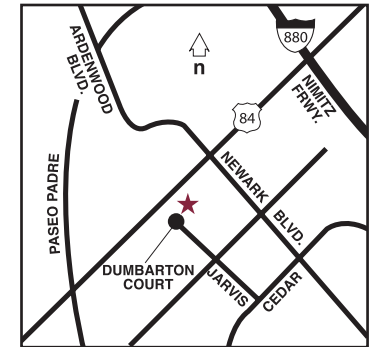

Attractions

California's Great America Theme Park • The Course at Wente Vineyards • Downtown San Francisco • Half Moon Bay State Beach • Historic Niles District • Lake Elizabeth • Lake Tahoe • Mission Peak • Napa & Sonoma Valleys • Santana Row

Directions

From San Jose Airport (SJC): Take Interstate 880 North; Exit I-84/Decoto Road/Dumbarton Bridge. Take I-84/Decoto Road West to the first exit- Ardenwood/Newark Boulevard, turn left at the bottom of the ramp and proceed under the freeway. Turn right into the hotel driveway after crossing under the freeway (located adjacent to the Courtyard by Marriott).

From Oakland Airport (OAK): Take Interstate 880 South; Exit I-84/Decoto Road/Dumbarton Bridge. Take I-84/Decoto Road West to the first exit-Ardenwood/Newark Boulevard, turn left at the bottom of the ramp and proceed under the freeway. Turn right into the hotel driveway after crossing under the freeway (located adjacent to the Courtyard by Marriott).