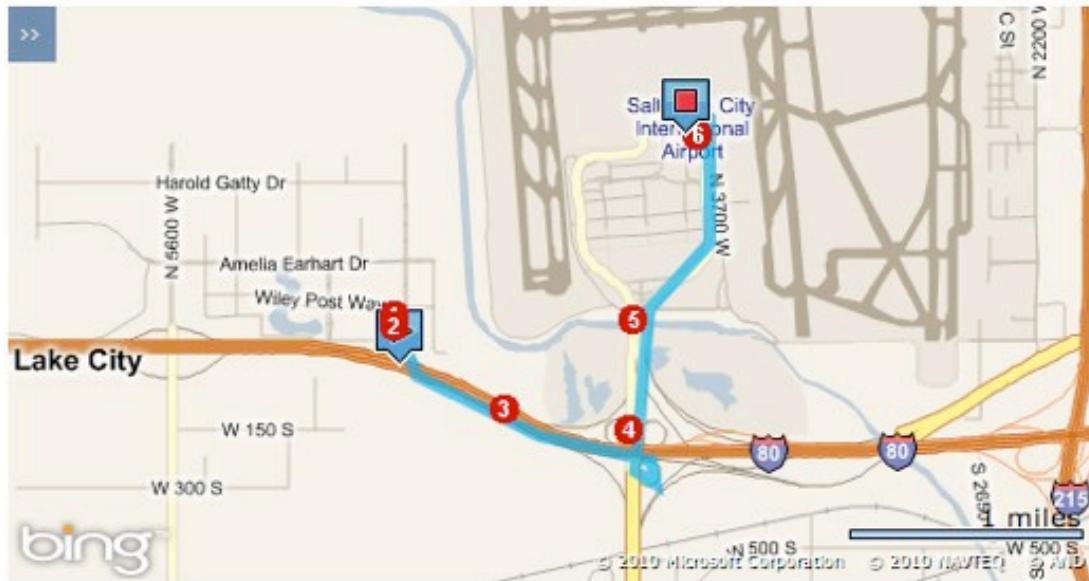

Courtyard Salt Lake City Airport
4843 West Douglas Corrigan Way
Salt Lake City, Utah 84116
Phone: 1-801-532-4085
<http://www.marriott.com/slcap>

Directions to Salt Lake City International Airport:

The following **Easy Route** can assist you in reaching your destination.

Estimated Travel Time: 6 minutes 3.4miles

ATTENTION: We do our best to present accurate driving directions, generated from the most current mapping services available. However, new road construction and highway modifications may result in some discrepancies.

Thank you for choosing Marriott. We look forward to seeing you soon.

Directions	miles
Depart Douglas Corrigan Way toward Wright Brothers Dr	0.1
1. Turn right onto Wright Brothers Dr	0.0
2. Take ramp for I-80 East toward Salt Lake	0.7
3. At exit 115, take ramp right for SR-154 North / Bangerter Hwy toward Airport	1.0
4. Keep straight onto Bangerter Hwy	0.5
5. Keep straight toward N Terminal Dr	0.9
6. Keep right onto N Terminal Dr	0.2
Arrive at N Terminal Dr