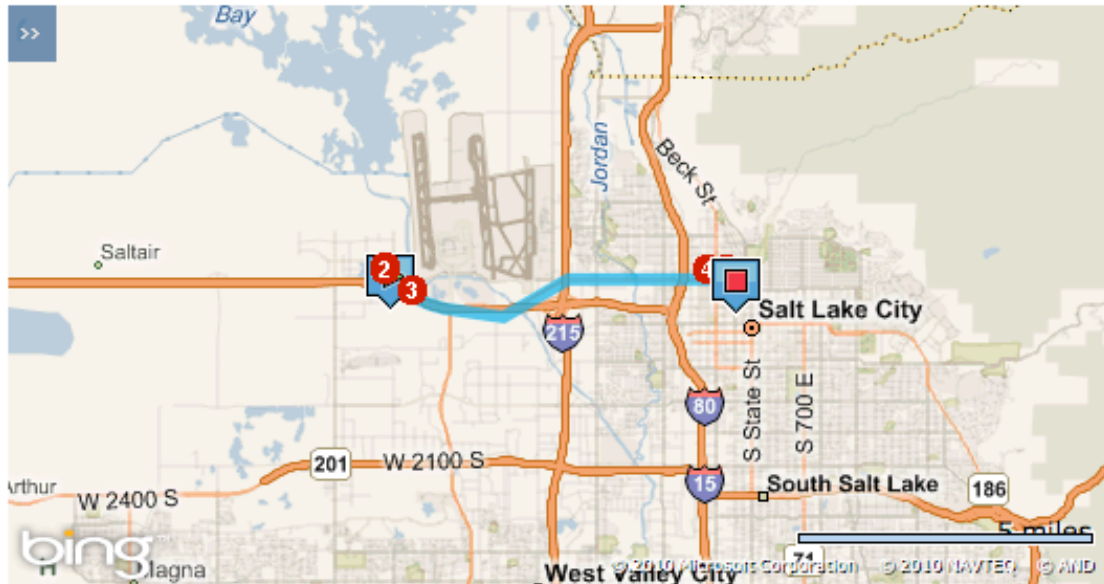

Places to see near our Temple Square hotel:

- [Miller Motorsports Park](#)
- [Heritage Park](#)
- [Temple Square](#)

Whether you're traveling for business or pleasure, you won't want to miss a tour of the Salt Lake Temple Square. The 10-acre spread contains nearly 20 attractions related to Mormon history. There are numerous restaurants, cafes, and boutiques for you to enjoy after you finish your tour.

Residence Inn Salt Lake City Airport
 4883 West Douglas Corrigan Way
 Salt Lake City, Utah 84116
 Phone: 1-801-532-4101
<http://www.marriott.com/slcr>

Driving Directions to the Salt Lake Temple:

The following **Easy Route** can assist you in reaching your destination.

Estimated Travel Time: 10 minutes 6.5miles

ATTENTION: We do our best to present accurate driving directions, generated from the most current mapping services available. However, new road construction and highway modifications may result in some discrepancies.

Thank you for choosing Marriott. We look forward to seeing you soon.

Directions	miles
Depart Douglas Corrigan Way toward Wright Brothers Dr	0.1
1. Turn right onto Wright Brothers Dr	0.0
2. Take ramp for I-80 East toward Salt Lake	0.7
3. At exit 115, take ramp right for SR-186 East toward No. Temple / Redwood Rd / City Ctr	5.3
4. Bear right onto W North Temple	0.3
5. Turn right onto N West Temple	0.1
Arrive at N West Temple	