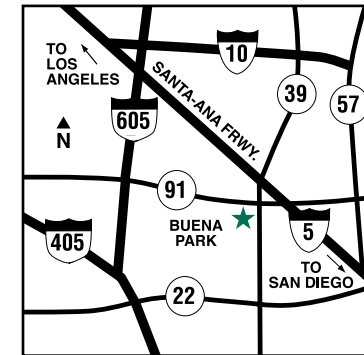

Directions

From Orange County/John Wayne Airport (SNA): Take CA-55 N. Frwy. Coast Mesa/Riverside, I-5N, CA-91 W. Artesia Frwy., Exit CA-39/Beach Blvd., Go left/west, hotel is on the right-hand side.

From Los Angeles Airport (LAX): Take 105 Frwy. East, to the 605 Frwy. South, to 91 Frwy. East, exit Beach Blvd. Turn right, hotel is two blocks south of the 91 Frwy. on the right-hand side.