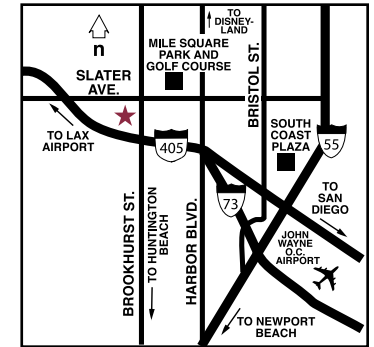

Comfort and Convenience Near Southern California Attractions.

Situated in Southern California near the stunning Huntington Beach shoreline, Residence Inn by Marriott[®] Huntington Beach Fountain Valley offers the ideal location. Anaheim attractions such as *Disneyland*[®] and Knott's Berry Farm[®] and fabulous shops at the South Coast Plaza and Fashion Island are all nearby. While with us, enjoy our complimentary buffet breakfast and nightly manager's receptions. Spread out in your spacious suite that features luxurious bedding, large work area and a fully equipped kitchen with full-sized appliances. High-speed Internet access, full-service business center, fitness center, and grocery shopping service are some of the hotel amenities.

Attractions

Bella Terra AMC 20 Movie Theatre • Huntington Beach • *Disneyland* • Knotts' Berry Farm • Long Beach • Magic Mountain • Newport Beach • South Coast Plaza Mall • Queen Mary • Universal Studios®

Directions

From Orange County/John Wayne Airport (SNA): Follow signs to 405 N; exit Bookhurst North. Left on Slater.

From Long Beach Airport (LGB): Follow signs to 405 S; exit Bookhurst North. Left on Slater.