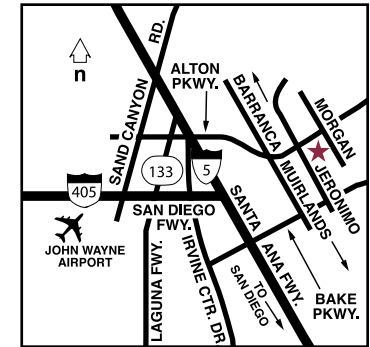

**Attractions**

Disneyland • Irvine Spectrum Entertainment Center • Knott's Berry Farm • Laguna Beach • Mission San Juan Capistrano • Performing Arts Center • South Coast Plaza • Verizon Wireless Amphitheatre • Wild Rivers Water Park

**Directions**

*From Orange County/John Wayne Airport (SNA):* Exit airport to I-405 South. Exit on Irvine Center Dr. and turn left. Turn right onto Alton Pkwy., go 2.5 miles. Turn right on Morgan.

*From Los Angeles Airport (LAX):* Take Century Blvd. to I-405 South. Exit Irvine Center Drive, turn left. Turn right onto Alton Pkwy., go 2.5 miles. Turn right on Morgan.