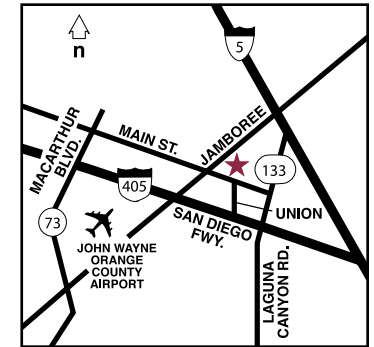

**Residence Inn by Marriott<sup>®</sup>**  
**Irvine John Wayne Airport/Orange County**  
2855 Main Street  
Irvine, California 92614  
T: 949.261.2020  
F: 949.261.2011  
[Marriott.com/snaiv](http://Marriott.com/snaiv)

### Directions

**From Orange County/John Wayne Airport (SNA):** Exit left on MacArthur. Turn right onto Main Street. Go 1/2 block past Jamboree to Union, turn left to our hotel.

**From Los Angeles Airport (LAX):** I-405 South to Jamboree exit, turn left. Go over freeway, 1/4 mile to Main and turn right. Turn left on Union to hotel.

**Residence Inn by Marriott**  
Irvine John Wayne Airport/Orange County

2855 Main Street  
Irvine, California 92614

T: 949.261.2020

F: 949.261.2011

Marriott.com/snaiv