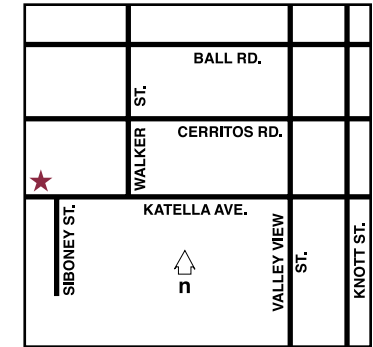

Attractions

Anaheim Convention Center • Disneyland® Resort • Huntington Beach • Knott's Berry Farm® • Los Alamitos Joint Forces Training Base • Los Alamitos Race Track • Newport Beach • Queen Mary/Shoreline Village • Seal Beach

Directions

From Orange County Airport (SNA): I-405 North, exit Valley View St., left on Garden Grove Blvd., right on Valley View St., left on Katella Ave. Hotel is approximately 1 mile on the right.

From Los Angeles International Airport (LAX): I-405 South, I-605 North, exit Katella Ave. Turn right. Hotel is approximately 2 miles on left.