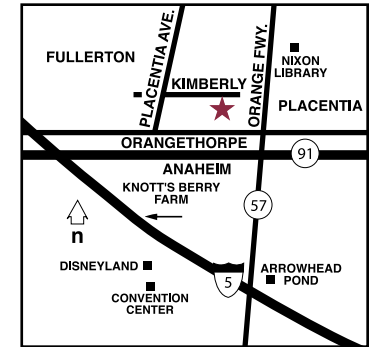

**Attractions**

Anaheim Convention Center • Anaheim Garden Walk • Honda Center • Anaheim Stadium • The Block At Orange • Brea Mall • California State University, Fullerton • *Disneyland* • Downtown Disney® District • Medieval Times • Knott's Berry Farm • Richard Nixon Library

**Directions**

*From Orange County/John Wayne Airport (SNA):* Take 405 Freeway North to 55 Freeway North to 5 Freeway North to 57 Freeway North, exit Orangethorpe Ave. turn left. At 2nd stop light turn right on Placentia Ave. At the 1st light turn right on Kimberly Ave. Hotel is at the end of the cul-de-sac.

*From Los Angeles Airport(LAX):* Take Century Blvd. to 105 Freeway East to 605 South to 91 Freeway East to 57 Freeway North, exit Orangethorpe Ave. Turn left. At 2nd stop light turn right on Placentia Ave. At 1st light turn right on Kimberly Ave. Hotel is at the end of the cul-de-sac.