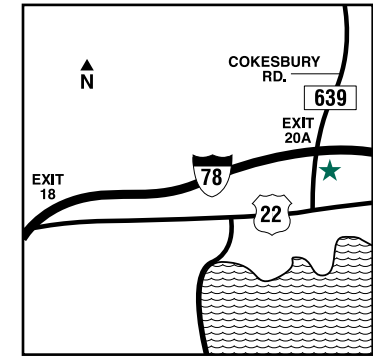

Facilities & Services

Committed to a smoke-free environment •
Complimentary on-site parking • 24-hour
Market • *Courtyard Café*, serving breakfast •
Lobby Lounge, (M-Th evenings) • Fitness
room • Wireless Internet access in lobby •
Business center • Indoor pool and whirlpool •

Safe-deposit boxes at front desk • *USA
Today* in lobby • Valet dry-cleaning service •
2 meeting rooms with 978 square feet
of total meeting space; maximum seating
capacity for 40 guests • Catering and
audiovisual equipment available

Attractions

Round Valley Recreation Area • Historic
Clinton • Hunterdon Hills Playhouse • Jack
Cust Baseball Academy • Liberty Village
Premium Outlets • Bridgewater Commons
Mall • Hot Air Balloon Rides/Balloons Aloft •
Crayola Factory • Lambertville • Dorney
Park & Wildwater Kingdom • Trump National
Golf Bedminster

Directions

From the East: Take 78 West to Exit 20A.
Off exit bear to the left, proceed 100
yards to entrance on left.

From the West: Take 78 East to Exit 18
(Route 22 East). Drive 2 miles to Cokesbury
Road and take jug-handle to cross Route 22.
Make 1st right on Corporate Drive. Hotel is
on immediate left.

IT'S A NEW STAY.™

Meeting Room	DIMENSIONS		CAPACITY					
	LxWxH	Sq. Ft.	Theater	Schoolroom	Conference	U-Shape	Reception	Banquet
Conference Room A	22x29	638	40	24	18	24	40	32
Boardroom	20x17	340	—	—	8	—	—	—