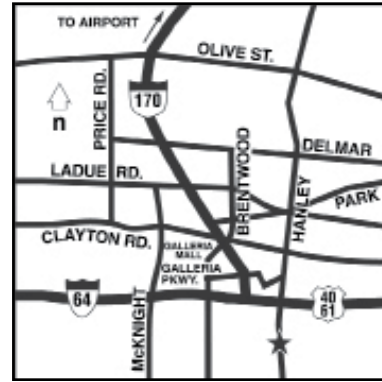

1231 Strassner Drive
Brentwood, Missouri 63144
T: 314-647-8400
F: 314-647-8600
SpringHillSuitesBrentwood.com

Location

Located in Brentwood, Missouri, offering the best of St. Louis at your fingertips • Nearby restaurants offer an array of dining choices • Close proximity to Washington University, the Meridian, St. Louis Galleria Mall and BJC Hospital

Attractions

America's Center • Anheuser-Busch Brewery • Busch Stadium • Edward Jones Dome • Family Arena • Galleria Mall • Gateway Arch • Jefferson National Expansion Memorial • Grant's Farm • Missouri Botanical Gardens • Pageant Theater at University City

Directions

From St. Louis Lambert International Airport (STL): Take I-70 East to I-170 South until it ends. Turn left (east) on Eager Road to South Hanley Road. Turn right on South Hanley Road and proceed .4 miles to Strassner Drive. Turn right onto Strassner Drive. Hotel is on the right. Estimated taxi fare: 30.00 USD (one way)