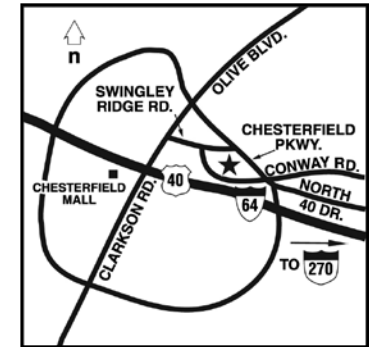

Directions

From St. Louis Lambert International Airport (STL): Take I-70 West to I-270 South to Highway 40 West. Take the Clarkson/Olive Boulevard exit. Turn right on Olive Boulevard, then turn right on Chesterfield Parkway. Turn right on Conway (15431 Conway Road). Estimated taxi fare: 40.00 USD (one way)

From Spirit of St. Louis Airport (SUS): Travel east on Chesterfield Airport Road, east on Highway 40, exit 19B Clarkson/Olive Boulevard, left on Olive Boulevard, right onto Chesterfield Parkway, and right on Conway Road. Estimated taxi fare: 10.00 USD (one way)