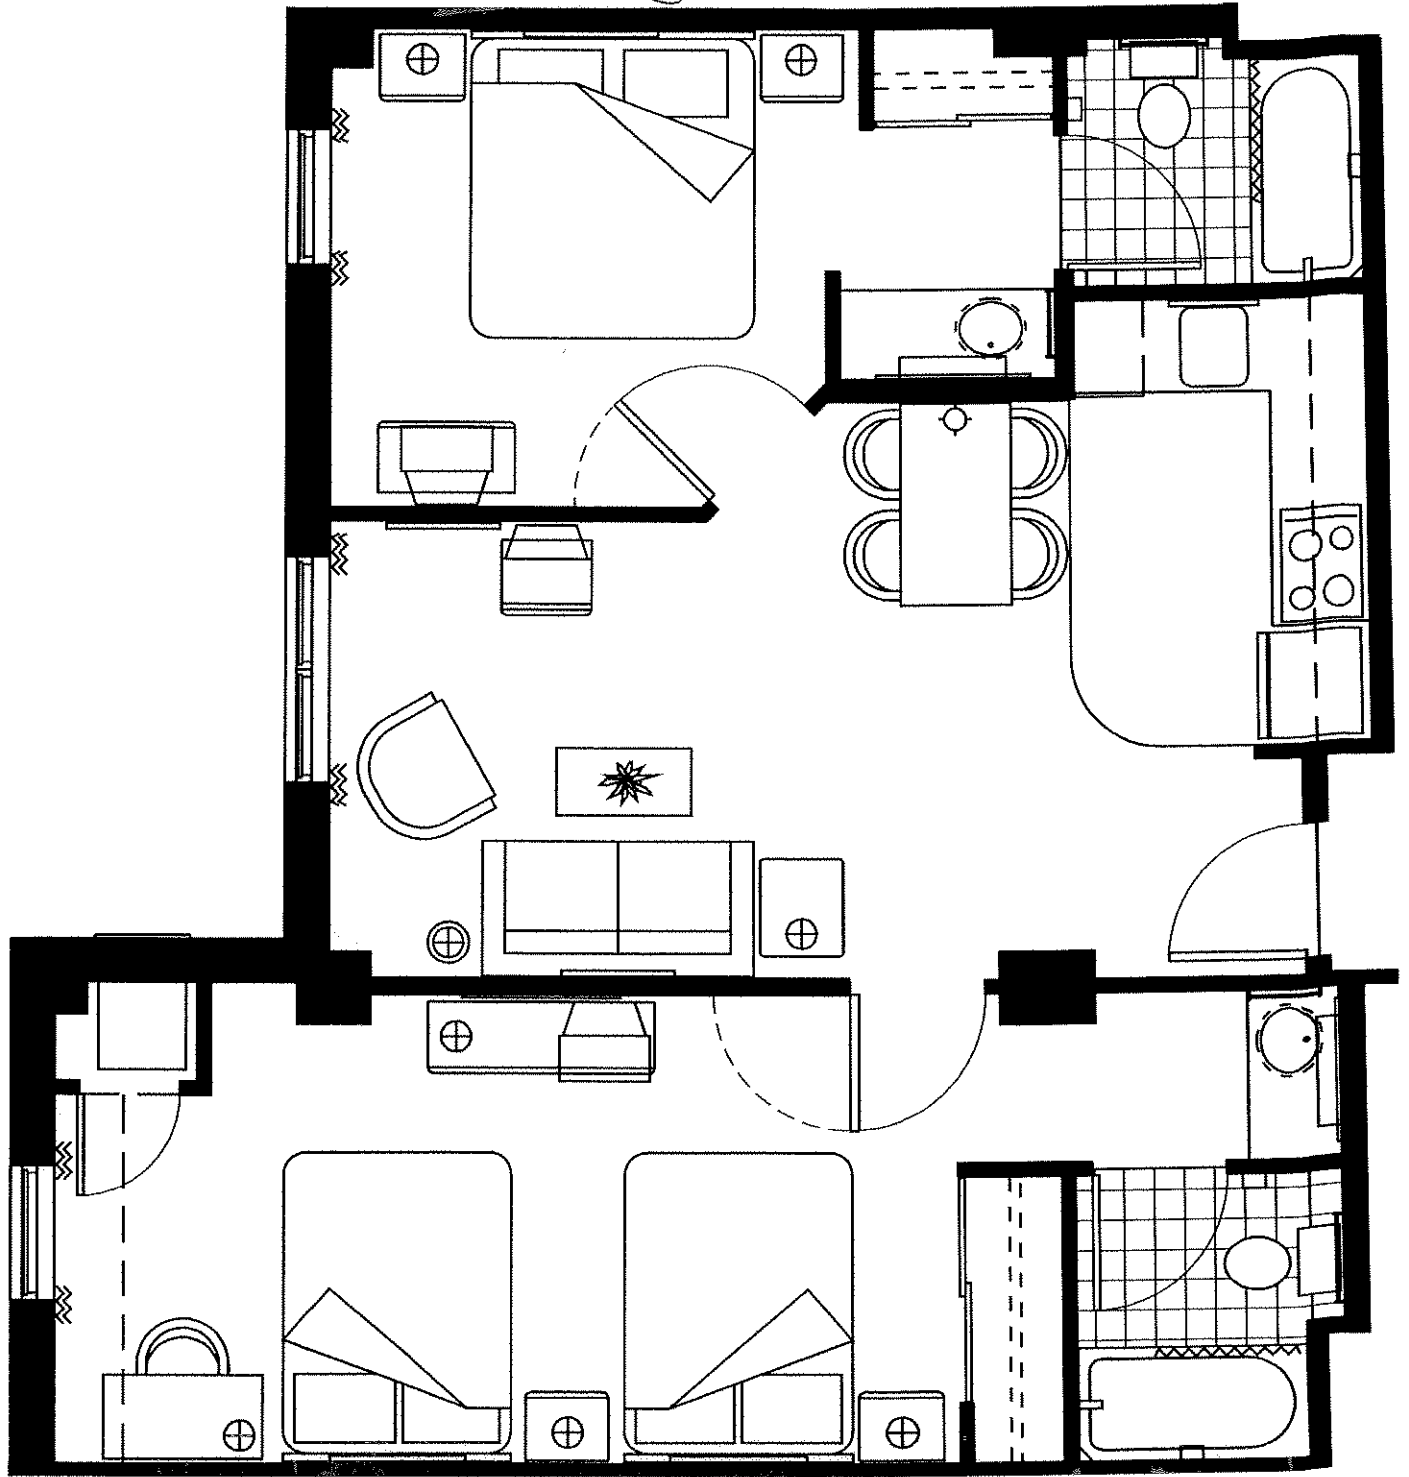

St. Louis - Downtown

Two Bedroom Suite, 1 King in first Bedroom and 2 Queens in the other Bedroom