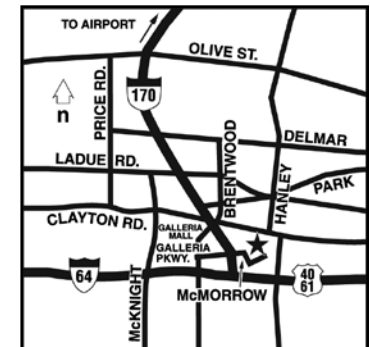

Residence Inn by Marriott® St. Louis Galleria

8011 Galleria Parkway
St. Louis, Missouri 63117
T: 314-862-1900
F: 314-862-5621
ResidenceInnGalleria.com

Location

Located near St. Louis Galleria and the Metrolink • Minutes from downtown St. Louis, St. Louis Lambert International Airport and great shopping

Attractions

Saint Louis Galleria with Build-a-Bear Workshop • Saint Louis Zoo at Forest Park • Busch Stadium • The Gateway Arch • Edward Jones Dome • Union Station • Laclede's Landing • Soulard Farmers Market • Forest Park • The Muny

Directions

From St. Louis Lambert International Airport (STL): Take I-70 East to I-170 South. Exit on Brentwood Boulevard (Exit 1D) continuing south. Turn left on Galleria Parkway (third traffic light). Proceed east under the overpass. Galleria Parkway turns into McMorrow Avenue. Hotel is on the left. Subway fare: 2.00 USD (one way). Estimated taxi fare: 25.00 USD (one way)

From Spirit of St. Louis Airport (SUS): Take I-64 East. Exit Brentwood Boulevard (Exit 31). Turn left on Brentwood Boulevard. Turn right on Galleria Parkway (fourth traffic light). Proceed east under the overpass. Galleria Parkway turns into McMorrow Avenue. Hotel is on the left.