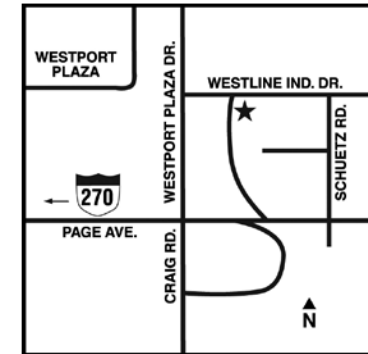

11888 Westline Industrial Dr
 St. Louis, Missouri 63146
 T 314-997-1200 F 314-997-4215
 StLouisWestportCourtyard.com

Location

Located near the St. Louis Westport Plaza. In close proximity to top attractions, including Six Flags over Mid-America, Busch Stadium (Cardinals Baseball) and Harrah's Casino

Attractions

Six Flags over Mid-America • Busch Stadium (Cardinals Baseball) • Harrah's Casino • Westport Plaza • Family Arena in St. Charles • St. Louis Union Station • St. Louis Zoo at Forest Park • Dave & Busters • St. Louis Mills Mall • Ameristar Casino St. Charles

Local Restaurants

Dierdorf & Harts, Marcianos • Ninos • Ozzies Restaurant & Sports Bar • Patricks at Westport • Robata of Japan • Saint Louis Bread Company • Starbucks® Coffee Company

Directions

St Louis/Lambert – STL, 7 miles SW. Driving directions: I-70 West to I-270 South. Exit on Page East and at 1st stop light, Schuetz Road, turn left. Turn left on Westline Industrial, 2nd Street. Hotel is 4 blocks on the left. Estimated taxi fare: 18.00 USD (one way).