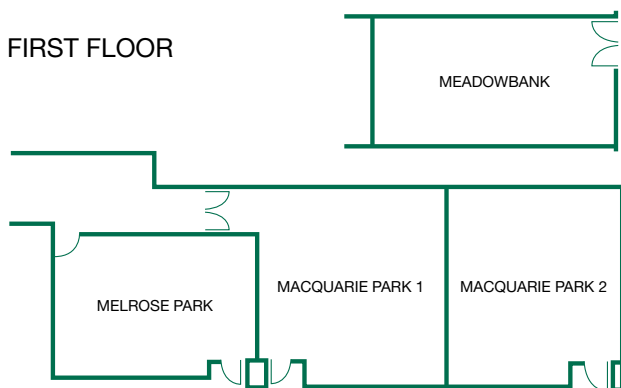

Conference Facilities

- 8 meeting rooms (5 with natural lighting)
- Capacity 2-90 delegates
- Dedicated Event Coordinator
- Complimentary stationary, flip chart, motorized screen and white board
- Professional audio visual services
- Specialising in weddings and special events

Room Name	Dimensions	Height	Theatre	U-Shape	Classroom	Banquet	Cabaret	Boardroom	Cocktail
Denistone	3.6 x 4.9m	2.5m	15	-	6	-	-	8	10
Eastwood	3.6 x 4.9m	2.5m	15	-	6	-	-	8	10
Gladesville	5.4 x 6.6m	2.5m	40	18	14	24	15	14	40
Tennyson Point	3.8 x 5.4m	2.5m	15	6	8	8	8	8	15
Macquarie Park 1	6.3 x 5.6m	2.8m	35	18	15	24	15	12	35
Macquarie Park 2	6.3 x 5.6m	2.8m	35	18	15	24	15	12	35
Macquarie Park	13.1 x 5.6m	2.8m	90	40	40	54	36	30	90
Melrose Park	4.5 x 7.4m	2.8	25	12	12	16	12	12	25
Meadowbank	3.6 x 7.8m	2.8	-	-	-	-	-	15	-

FIRST FLOOR