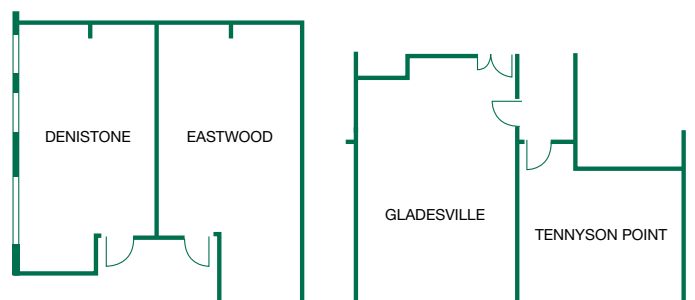

SECOND FLOOR (Lobby level)