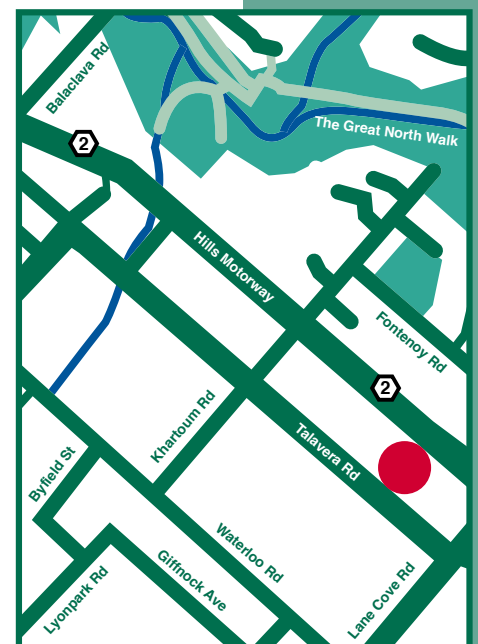

Arrival Information

- Check-in 3pm, Check-out 12pm

- Express check-out available