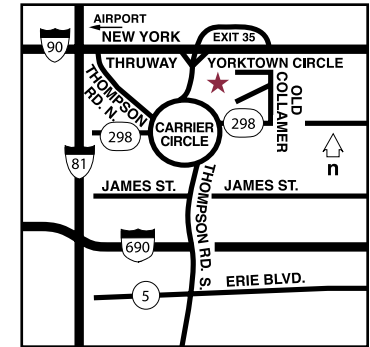

Attractions

Syracuse University • Carrier Dome • Carousel Mall/Destiny USA • Historic Armory Square • Rosamond Gifford Zoo • Museum of Science & Technology • Onondaga County War Memorial at Oncenter Complex • New York State Fairgrounds • Dinosaur BBQ Restaurant • Syracuse Stage

Directions

From Syracuse Airport (SYR): Take Hancock Airport exit on I-81 South to I-90 East (New York State Thruway). From I-90 East, take Exit 35 and enter Carrier Circle. Proceed to Route 298 East, take first left onto Old Collamer Road. Take second left onto Yorktown Circle. Hotel is on the left.