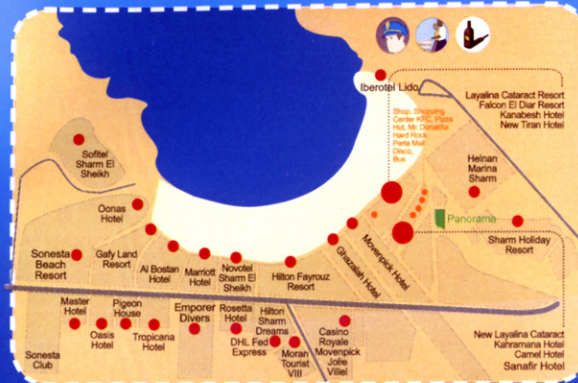

Sharm El Sheikh Map

- Nabq Hotels**
- Calimera Beach
 - Hauza Beach Resort
 - Tamra Beach Resort
 - International Royal Nubian Resort
 - Radisson Gold Resort
 - Magic Life Sharm El Sheikh Imperial
 - Hilton Oyoum Sharm El Sheikh
 - Tropicana Grand Azure Resort
 - New Grand Azure Resort
 - Grand Palace Resort
 - Laguna Vista Resort
 - Oriental Resort Hostmark
 - Coral Sea Resort
 - Raouf Hotel International Moon
 - Calimera Moderna Beach
 - Royal Albatros Moderna

KEY MAP

	Police Station		Hotels / Resorts		Duty Free
	Super Market		Bank		Hospital

- New Laylina Cataract Resort
Camel Hotel
Sanafir Hotel
New Tiran Hotel
Laylina Cataract Resort
- Kanabish Hotel
Falcon El Diar
Kahramana Hotel
Duty Free Shops