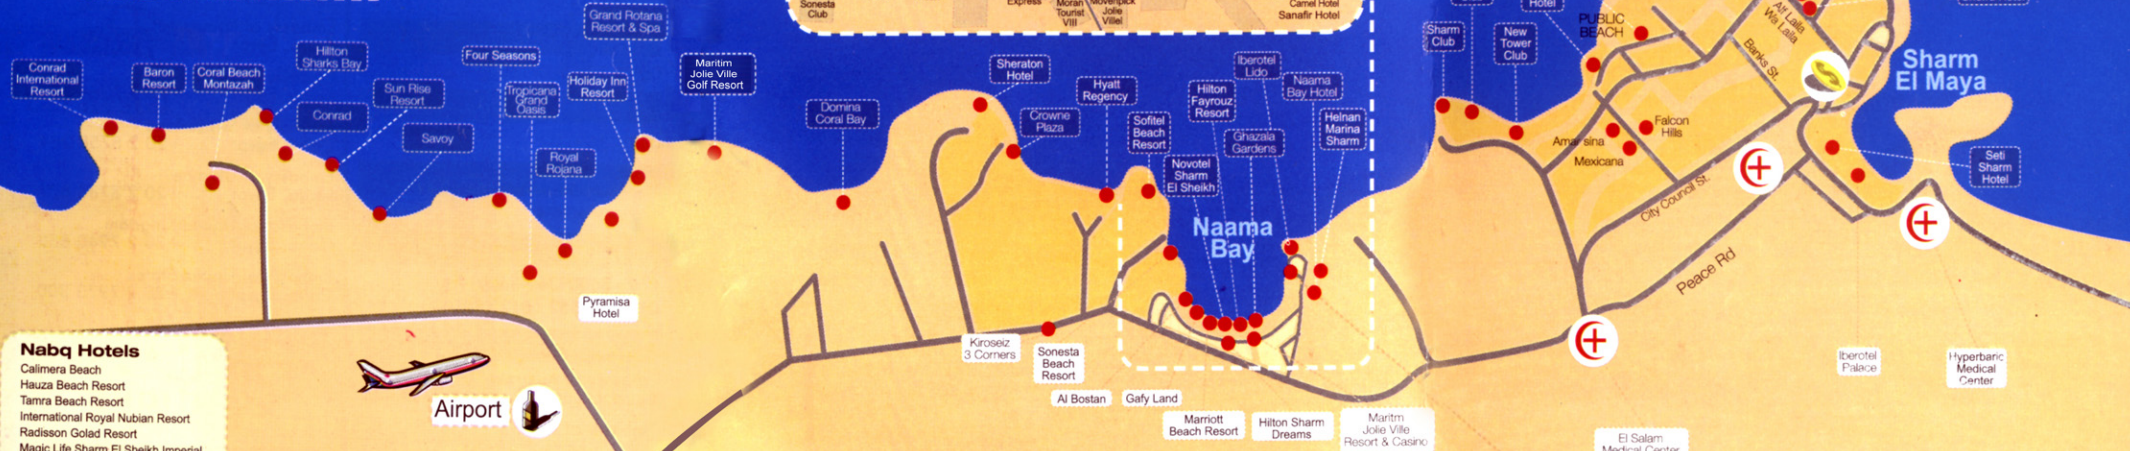

Sharm El Sheikh Map

- Nabq Hotels**
- Calimera Beach
 - Hauza Beach Resort
 - Tamra Beach Resort
 - International Royal Nubian Resort
 - Radisson Gold Resort
 - Magic Life Sharm El Sheikh Imperial
 - Hilton Oyoum Sharm El Sheikh
 - Tropicana Grand Azure Resort
 - New Grand Azure Resort
 - Grand Palace Resort
 - Laguna Vista Resort
 - Oriental Resort Hostmark
 - Coral Sea Resort
 - Raouf Hotel International Moon
 - Calimera Moderna Beach
 - Royal Albatros Moderna

KEY MAP

	Police Station		Hotels / Resorts		Duty Free
	Super Market		Bank		Hospital

- New Laylina Cataract Resort
Camel Hotel
Sanafir Hotel
New Tiran Hotel
Laylina Cataract Resort
- Kanabish Hotel
Falcon El Diar
Kahramana Hotel
Duty Free Shops