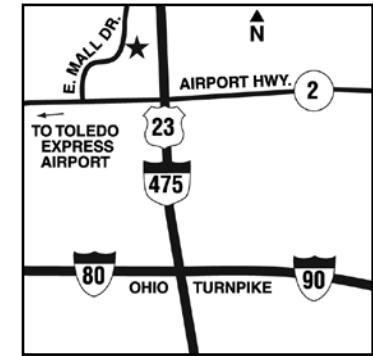

**Courtyard by Marriott®**  
**Toledo Airport Holland**  
 1435 East Mall Drive  
 Holland, Ohio 43528  
 T 419-886-1001 F 419-886-9869  
 ToledoAirportCourtyard.com

**Location**

Conveniently close to local museums and the airport. In close proximity to Toledo Art Museum, Toledo Zoo and the University of Toledo.

**Directions**

From Toledo Express Airport: From the airport, turn right onto Airport Highway, Route 2. Continue east on Airport Highway for approximately 7 miles. You will come to a light at Spring Meadows Shopping Plaza. There is a Boston Market and a Sunoco Gas Station on the corner. Turn left into the plaza. You will come to an immediate stop sign. Turn right, and the hotel will be on the right. Alternate transportation: Black and White Cab; fee: 25 USD (one way); on request. Airport shuttle service, on request, complimentary. Estimated taxi fare: 25 USD (one way) • From Detroit/Wayne County Airport: Take I-94 West (Chicago) to Route 23 South (Toledo) to Exit 8B. Turn into Spring Meadows Shopping Center and turn right. Follow the service road to the hotel. Alternate transportation: Metro Cars; fee: 144 USD (one way); on request. Estimated taxi fare: 65 USD (one way).