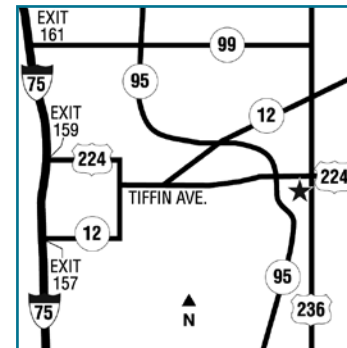

### Directions

From Toledo Express Airport: Take I-75 South. Take Exit 161 toward US-12. Turn left at Township Highway 99 and continue onto County Road 212. Make a right onto Bright Road and turn left at Tiffin Avenue. The hotel will be on the right