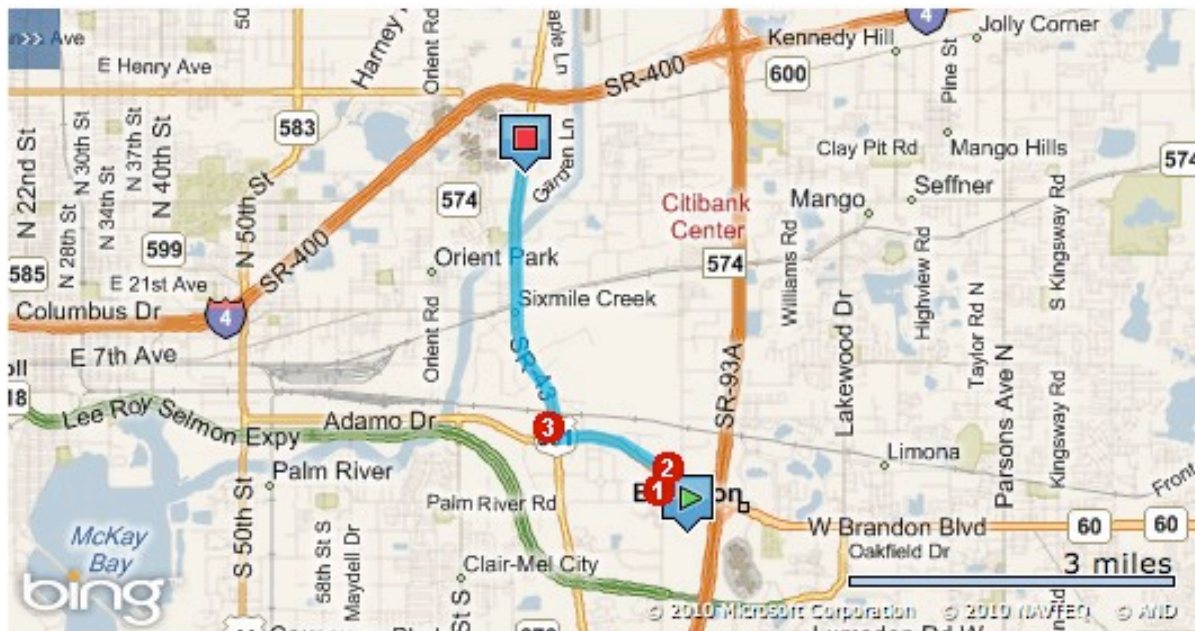

- Concerts
- Rides
- Food
- Shopping
- Shows
- Competitions
- Agricultural exhibits

When planning your visit to Tampa, be sure to book nearby accommodations at one of the best

Tampa Fairgrounds hotels in the area. Our pet-friendly hotel features a full-service breakfast buffet with eggs cooked-to-order, a cardio fitness room, a business center, balcony rooms, and an indoor pool and whirlpool. This spacious hotel is conveniently located just four miles from the Florida State Amphitheatre and Fairgrounds. Find one of the best Tampa Fairgrounds hotels in the area when attending an event at the Tampa Amphitheatre or the Florida State Fairgrounds. Special rates are available for the Florida State Fairgrounds and for stays of 10 nights or more.

The following **Easy Route** can assist you in reaching your destination.

Estimated Travel Time: 7 minutes 4.5miles

ATTENTION: We do our best to present accurate driving directions, generated from the most current mapping services available. However, new road construction and highway modifications may result in some discrepancies.

Thank you for choosing Marriott. We look forward to seeing you soon.

Directions	miles
Depart Palm River Rd toward Inesita Pl	0.2
1. Turn right onto S Falkenburg Rd	0.2
2. Turn left onto SR-60 West / Adamo Dr E	1.2
3. Turn right onto US-301 North / SR-43 / N US Highway 301 / N US-301	2.9
Arrive at US-301 North / SR-43 / N US Highway 301 / N US-301	