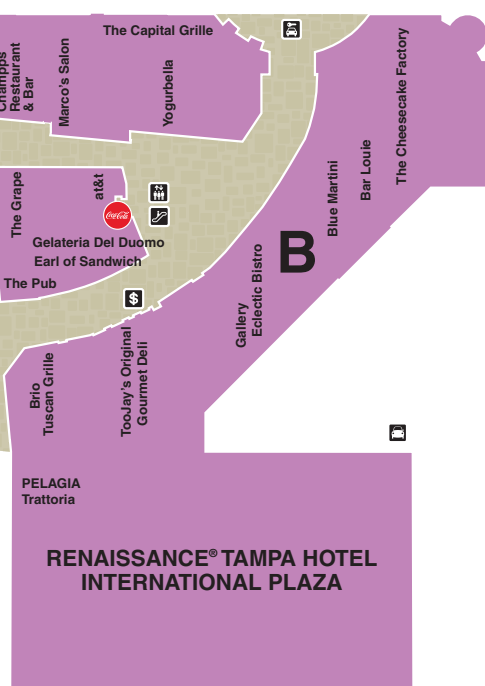

Lower Level

DEPARTMENT STORES & HOTEL

- Dillard's
- Neiman Marcus
- Nordstrom
- Renaissance Tampa Hotel
- Robb & Stucky Interiors

WOMEN'S FASHIONS

- XXI Forever
- Abercrombie & Fitch
- Aéropostale
- American Eagle Outfitters
- Anne Fontaine
- Ann Taylor
- AJX Armani Exchange
- Banana Republic
- BCBG MAXAZRIA
- bebe
- Betsy Johnson
- Burberry
- Caché
- Coldwater Creek
- Custo Barcelona
- Diesel
- Ed Hardy
- Eleganza Leather
- Everything But Water
- Express
- Fossil
- Gap
- GUESS?
- Hot Topic
- Hollister Co.
- J. Crew
- Jessica McClintock
- J. Jill
- Juicy Couture
- Kate Spade
- The Levi's Store
- LOFT
- Lucky Brand
- Michael Kors
- Oakley
- Pac Sun
- Quiet Flight Surf Shop
- Quiksilver Boardriders Club
- Talbots
- Talbots Petites
- Talbots Woman
- Tommy Bahama
- Tory Burch
- True Religion Brand Jeans
- Urban Outfitters
- Victoria's Secret
- Wet Seal
- Wolford
- Zara
- Zingara

WOMEN'S SHOES

- Aldo
- Ann Taylor
- Bakers
- Banana Republic
- BCBG MAXAZRIA
- Brighton Collectibles
- Champs Sports
- Clarks
- Coach
- Cole Haan
- Cros
- Eleganza Leather
- Fit 2 Run
- Foot Locker
- Gucci
- Journeys
- Kate Spade
- Louis Vuitton
- Skechers
- Sperry Top-Sider
- The Walking Company
- Wet Seal
- Zara

JEWELRY

- Brighton Collectibles
- Claire's Accessories
- Fashionista
- Helzberg Diamonds
- Kay Jewelers
- King Jewelers
- Landau
- Mayors Jewelers
- Montblanc
- Old Northeast Jewelers
- Pandora
- Tiffany & Co.
- Zales Jewelers
- Zeades Monte Carlo

MEN'S FASHIONS

- Abercrombie & Fitch
- Aéropostale
- American Eagle Outfitters
- AJX Armani Exchange
- BOSS Hugo Boss
- Burberry
- Custo Barcelona
- Diesel
- Ed Hardy
- Eleganza Leather
- Express
- Fly
- Fossil
- Gap
- GUESS?

MEN'S SHOES

- Aldo
- Champs Sports
- Clarks
- Cole Haan
- Cros
- Eleganza Leather
- Fit 2 Run
- Fly
- Foot Locker
- Gucci
- Johnston & Murphy
- Journeys
- Louis Vuitton
- Milano Exchange
- Skechers
- Sperry Top-Sider
- The Walking Company
- True Religion Brand Jeans
- Zara