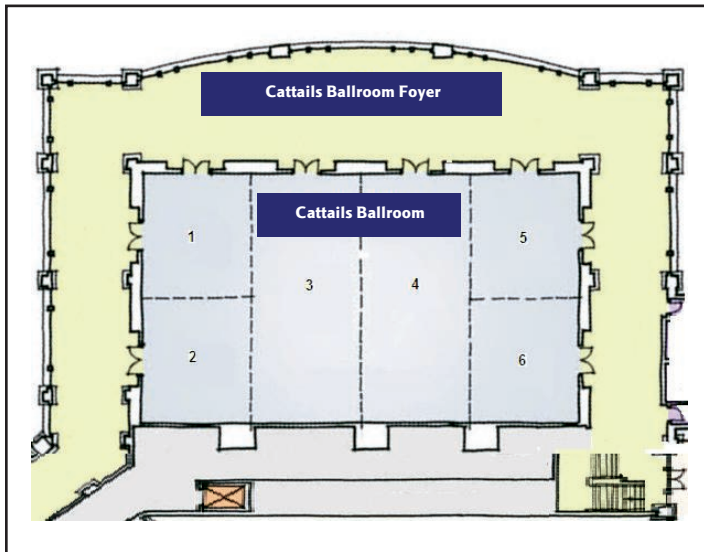

ROOM TO BREATHE. NOW WITH EVEN MORE ROOM TO SPARE.

110 NEW GUEST ROOMS IN 2009 AND 22,000 SQ. FEET
OF ADDITIONAL MEETING SPACE IN 2010.

The MeadowView Marriott Conference Resort and Convention Center, rated number one in guest satisfaction by Marriott International, is currently revitalizing and expanding on their guest rooms and meeting space.

The \$15 million guest room renovation and expansion, scheduled for completion in summer 2009, includes the addition of two 55 guest room towers, swimming pool and fitness center. All 305 guest rooms will feature lush carpeting, stylish décor, and flat-screen TVs.

The 22,000 sq. ft Executive Conference Center will complete the resort's overall transformation and provide meeting planners with over 87,000 square feet of meeting space. Scheduled to open early 2010, the Conference Center will include 2 new amphitheatres, three story parking garage, a 5,014 sq. ft ballroom, conference rooms and a reception venue overlooking the beautiful 18-hole championship golf course.

CONFERENCE RESORT & CONVENTION CENTER

Executive Conference Center Capacity Chart

Meeting Room	Sq. Ft.	Theater	Schoolroom	Conference	U-Shape	Reception	Banquet
Warriors Path Amphitheatre	1709	-	60	-	-	-	-
Cumberland Amphitheatre	3062	-	150	-	-	-	-
Appalachian Boardroom	700	-	-	40	-	-	-
Roan Mountain Boardroom	700	-	-	40	-	-	-
Nolichucky Conference Room	881	80	40	40	30	60	60
Cattails Ballroom	5,014	500	325	-	-	500	300
Salon 1	626	55	35	15	20	90	40
Salon 2	626	55	35	15	20	90	40
Salon 3	1253	110	78	35	44	180	90
Salon 4	1253	110	78	35	44	180	90
Salon 5	626	55	35	15	20	90	40
Salon 6	626	55	35	15	20	90	40