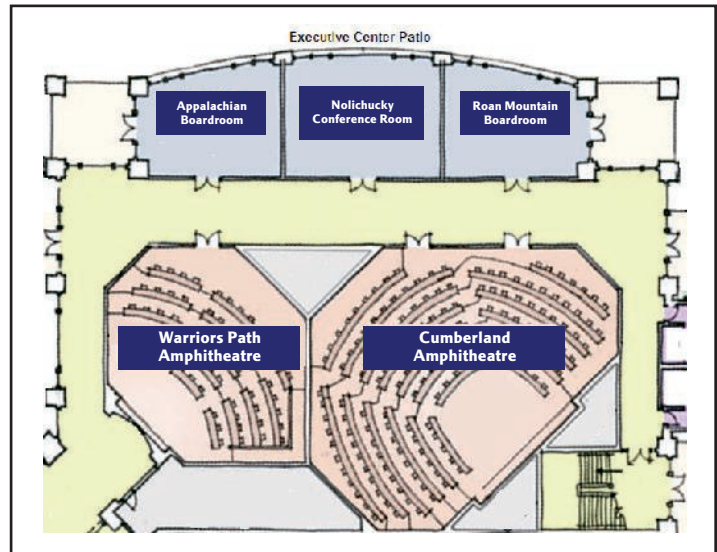

ROOM TO BREATHE. NOW WITH EVEN MORE ROOM TO SPARE.

110 NEW GUEST ROOMS IN 2009 AND 22,000 SQ. FEET
OF ADDITIONAL MEETING SPACE IN 2010.

The MeadowView Marriott Conference Resort and Convention Center, rated number one in guest satisfaction by Marriott International, is currently revitalizing and expanding on their guest rooms and meeting space.

The \$15 million guest room renovation and expansion, scheduled for completion in summer 2009, includes the addition of two 55 guest room towers, swimming pool and fitness center. All 305 guest rooms will feature lush carpeting, stylish décor, and flat-screen TVs.

The 22,000 sq. ft Executive Conference Center will complete the resort's overall transformation and provide meeting planners with over 87,000 square feet of meeting space. Scheduled to open early 2010, the Conference Center will include 2 new amphitheatres, three story parking garage, a 5,014 sq. ft ballroom, conference rooms and a reception venue overlooking the beautiful 18-hole championship golf course.

CONFERENCE RESORT & CONVENTION CENTER

Executive Conference Center Capacity Chart

Meeting Room	Sq. Ft.	Theater	Schoolroom	Conference	U-Shape	Reception	Banquet
Warriors Path Amphitheatre	1709	-	60	-	-	-	-
Cumberland Amphitheatre	3062	-	150	-	-	-	-
Appalachian Boardroom	700	-	-	40	-	-	-
Roan Mountain Boardroom	700	-	-	40	-	-	-
Nolichucky Conference Room	881	80	40	40	30	60	60
Cattails Ballroom	5,014	500	325	-	-	500	300
Salon 1	626	55	35	15	20	90	40
Salon 2	626	55	35	15	20	90	40
Salon 3	1253	110	78	35	44	180	90
Salon 4	1253	110	78	35	44	180	90
Salon 5	626	55	35	15	20	90	40
Salon 6	626	55	35	15	20	90	40