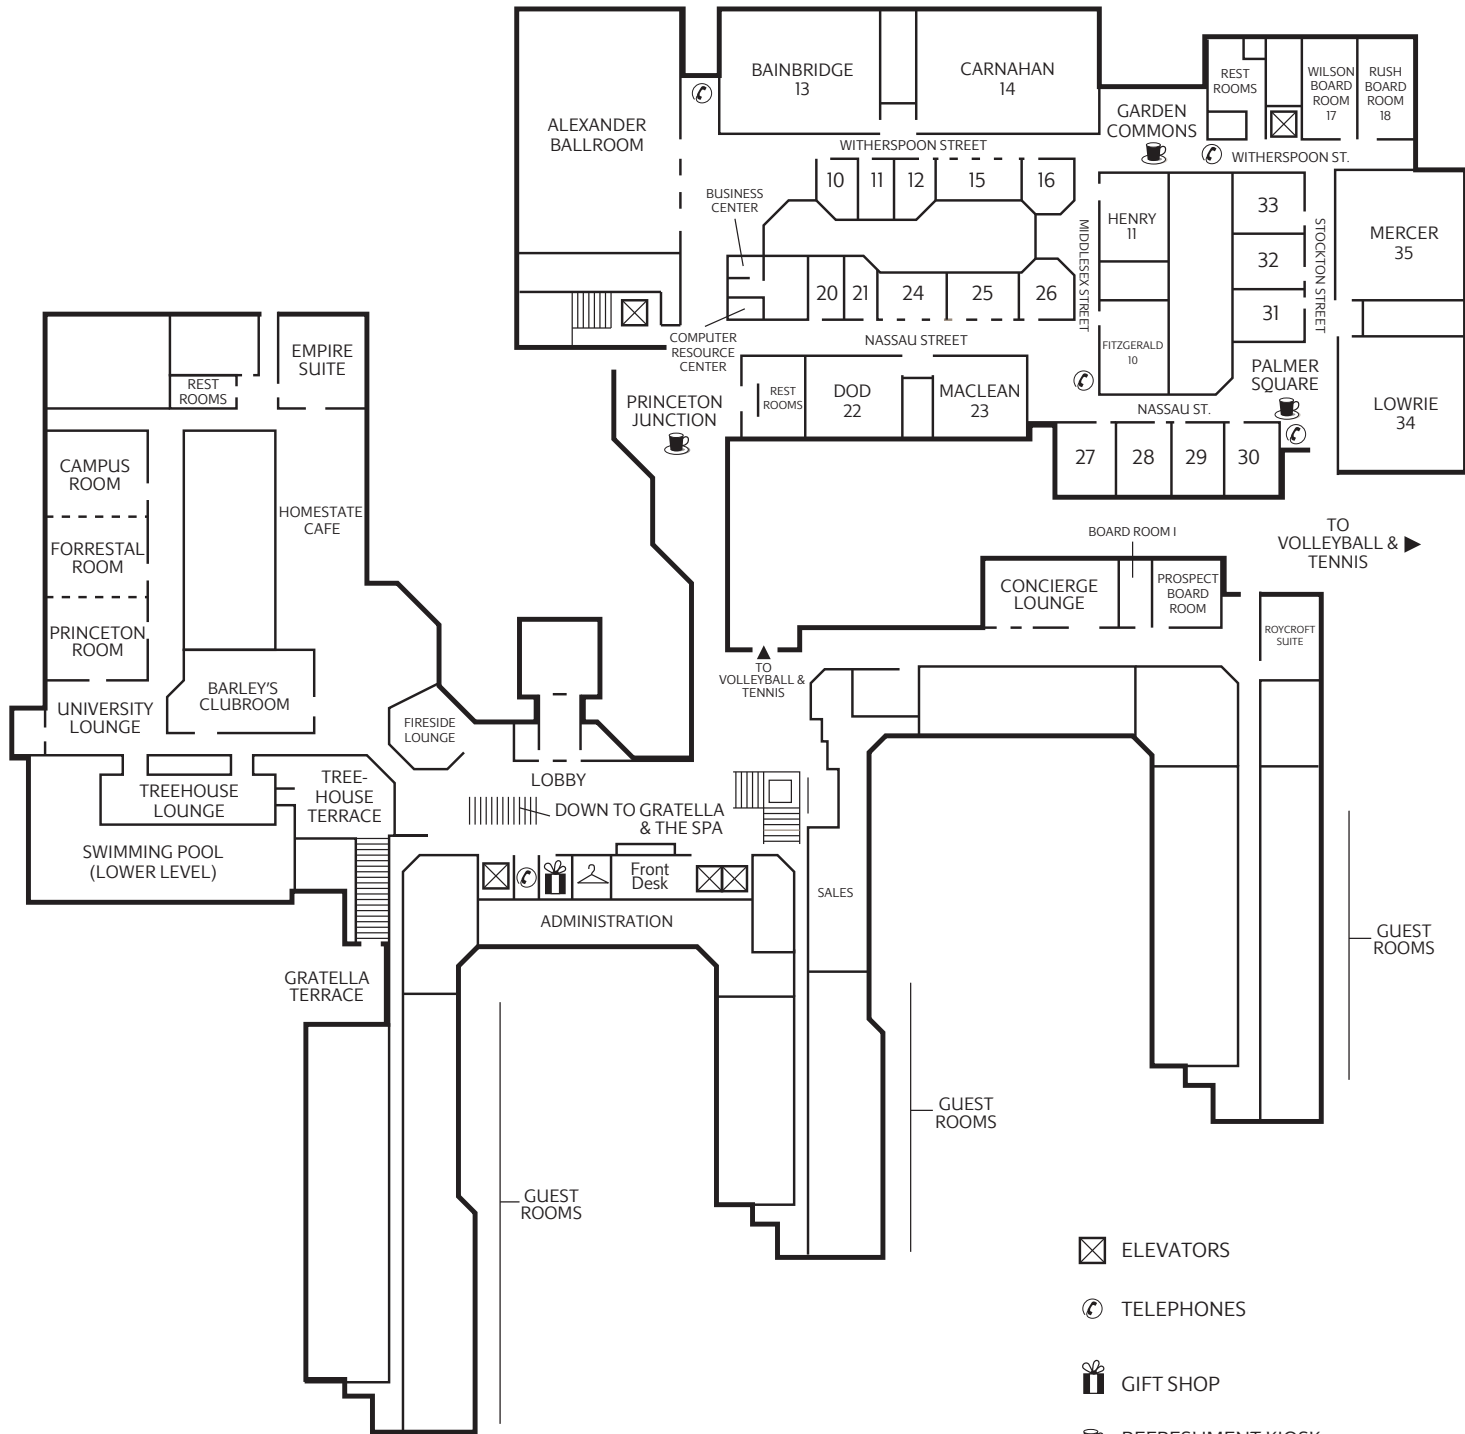

- ☒ ELEVATORS
- ☎ TELEPHONES
- 🎁 GIFT SHOP
- ☕ REFRESHMENT KIOSK