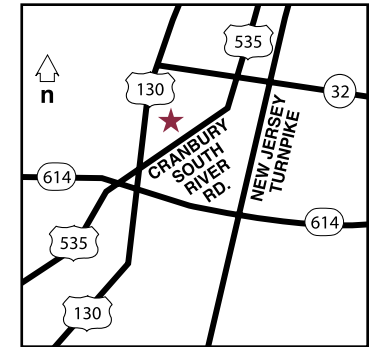

**Attractions**

Six Flags® Great Adventure • Hurricane Harbor • Sesame Place • Englishtown Raceway Park • New York City • Philadelphia • New Jersey Shore • Cranbury Golf Course • Princeton University • Forrestal Village • Crate & Barrel and Lenox outlets • Market Fair Mall • Mercer County Park • Canon • Rhodia • Tommy Hilfiger

**Directions**

From Newark Airport (EWR): Take New Jersey Turnpike to Exit 8A. After toll plaza, bear right and follow signs for Cranbury South Brunswick (Route 32 West/Route 130). Make a left at traffic light onto Route 535 (Cranbury-South River Road). After 3rd traffic light (Dey Road), the rear entrance of hotel will be on the right, approximately 1/2 mile.