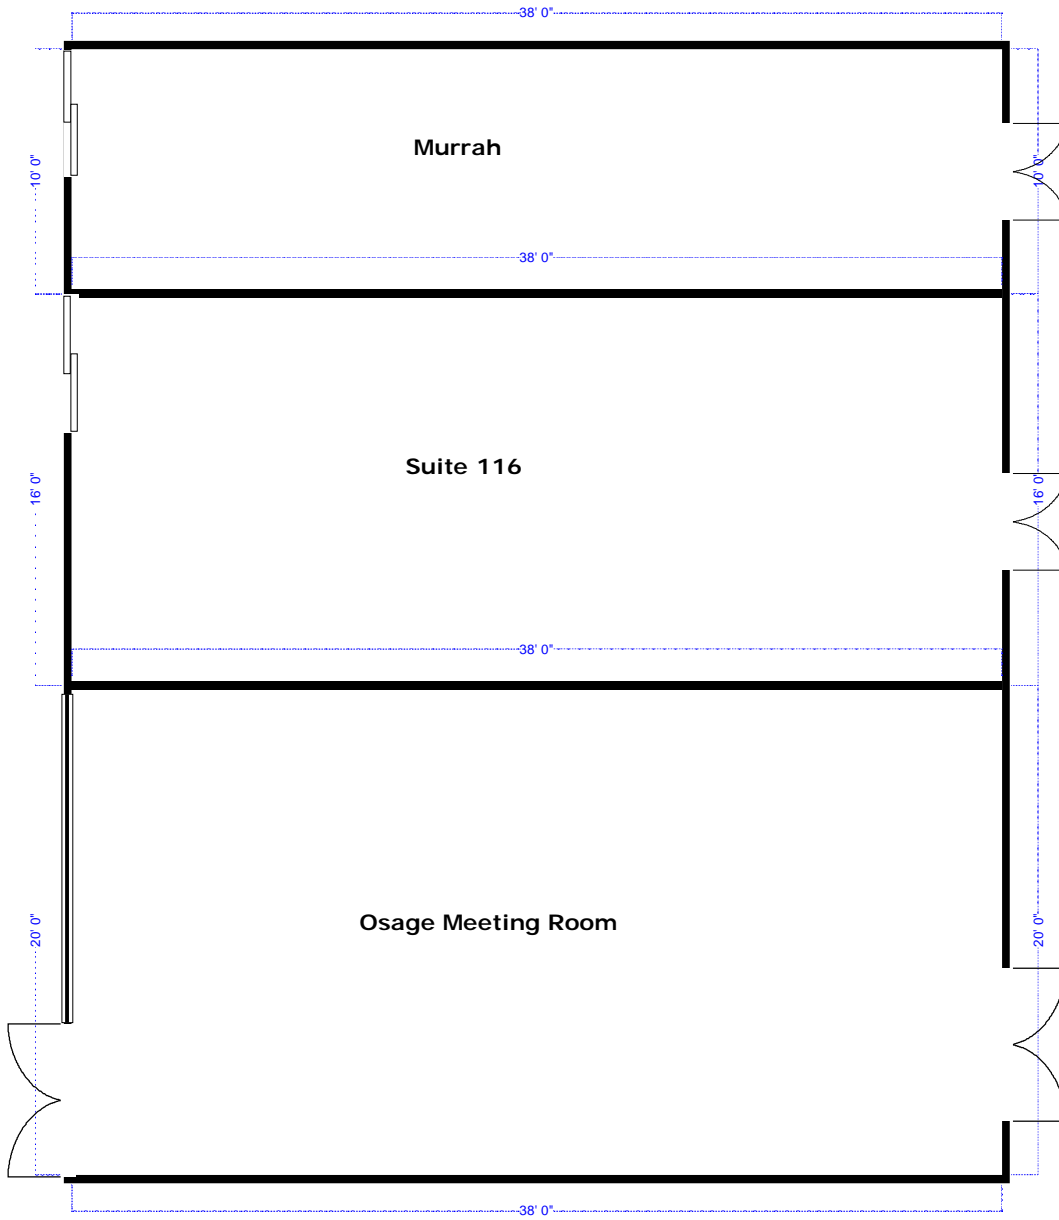

Courtyard by Marriott Tulsa Central
 3340 S. 79th East Avenue
 Tulsa, Oklahoma 74145
 (918) 660-0646

LOBBY

Capacity Chart

Meeting Room	LxWxH	Area Sq. Feet	Theater	Schoolroom	Conference	UShapr	Reception	Banquet
OSAGE	38X20X10	760	50	45	25	20	75	30
MURRAH	38x10x10	360	25	18	15	15	25	