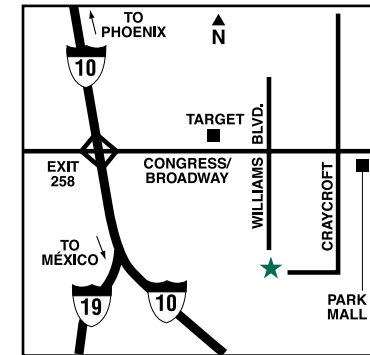

Courtyard by Marriott®
Tucson Williams Centre
201 South Williams Boulevard
Tucson, Arizona 85711
T 520.745.6000 F 520.745.2393
Marriott.com/tusce

Guest Room Amenities

3 floors • 147 guest rooms and 6 suites • Complimentary wireless high-speed Internet access • Work desk and ergonomic chair

Facilities & Services

Committed to a smoke-free environment • 1 meeting room with 699 square feet of total meeting space; maximum seating capacity for 45 guests • Catering and audiovisual equipment available • Full-service business center • Overnight delivery and pickup service • Complimentary on-site parking •

The Bistro • Fitness center • Local restaurant dinner delivery • Outdoor pool & whirlpool • Safe-deposit boxes at front desk • USA Today in lobby • Valet dry-cleaning service

Attractions

Arizona Desert Museum • Davis Monthan AFB • Desert Diamond Casino • Flandreau Planetarium • Mexico/USA Border • Tucson Convention Center • Tucson Electric Park • Tucson International Airport • Tucson Raceway Park • U of A Technology Park

Directions

From Tucson Airport (TUS): Tucson Blvd. to Valencia, turn right. Left on Alvernon (becomes Golf Links Rd.) Left on Swan. Right on Broadway. Right on Williams Blvd. Hotel is 1 block back on the left.

IT'S A NEW STAY®

Meeting Room	DIMENSIONS		CAPACITY					
	LxWxH	Sq. Ft.	Theater	Schoolroom	Conference	U-Shape	Reception	Banquet
Meeting Room A	26x27x8	624	49	30	20	20	49	30
Meeting Room B	26x27x8	624	49	30	20	20	49	30