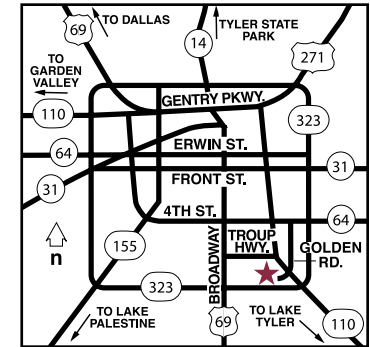

Attractions

Brookshires World of Wildlife Museum • Caldwell Zoo • Discovery Science Place • Hudnall Planetarium • Lake Palestine • Lake Tyler • Tyler Municipal Rose Museum • Tyler Museum of Art • Tyler State Park

Directions

From Tyler Airport (TYR): Head north toward TX-64. Turn right at TX-64. Turn right at Texas 323 Loop S. Follow Texas 323 Loop to Highway 110-S. Drive north to Golden Road. Turn left onto Golden Road.