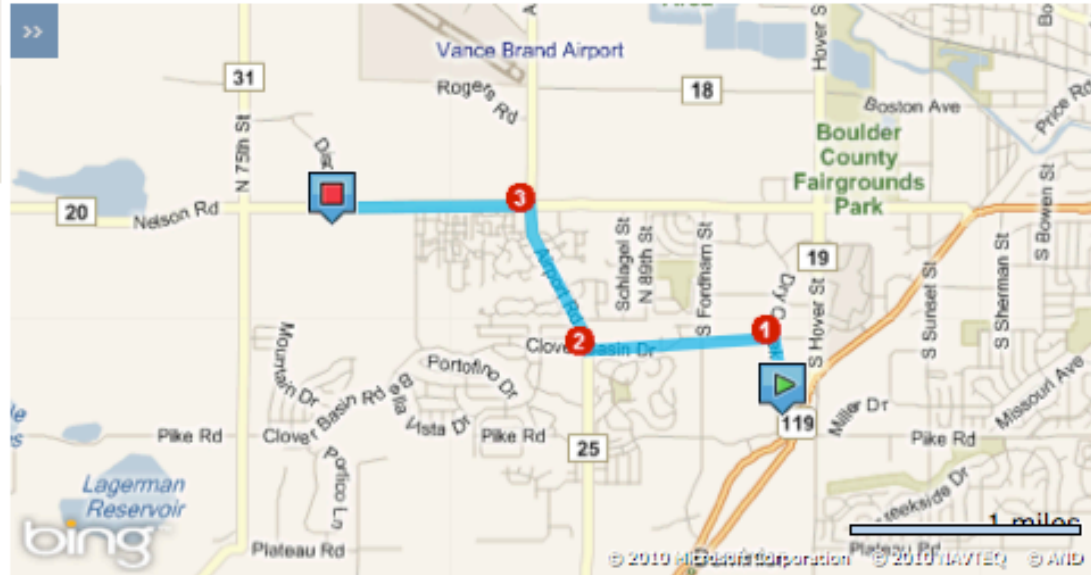

The Longmont and Boulder areas serve as the base for corporate giants [Seagate](#) Colorado, [Amgen](#), and [GE](#). These big- name businesses attract travelers from near and far and help boost Boulder’s thriving economy.

The Residence Inn Boulder Longmont caters to traveling businessmen and women.

We offer easy access to the Seagate Corporation, just four miles from our hotel. Seagate Colorado is a global corporation that manufactures computers, portable storage, and consumer electronics.

Residence Inn Boulder Longmont
 1450 Dry Creek Drive
 Longmont, Colorado 80503
 Phone: 1-303-702-9933
<http://www.marriott.com/vbori>

Driving Directions to Seagate:

The following **Easy Route** can assist you in reaching your destination.

Thank you for choosing Marriott. We look forward to seeing you soon.

Directions	miles
Depart Dry Creek Dr toward Clover Basin Dr	0.2
1. Turn left onto Clover Basin Dr	0.8
2. Turn right onto Airport Rd / CR-25	0.7
3. Turn left onto Nelson Rd / CR-20	0.9
4. Turn right onto Disc Dr	0.1
Arrive at Disc Dr	