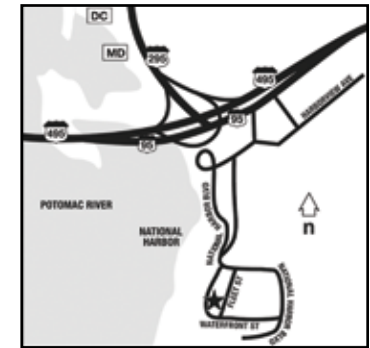

Directions

From Ronald Reagan Washington National Airport (DCA): Follow airport exit signs to George Washington Memorial Parkway North. Follow George Washington Parkway North to 395 North toward Washington, DC. Bear left on 295 South, continue for eight miles. Take Exit 1B/National Harbor. Continue straight and at first traffic light, make a right onto Waterfront Street. The hotel will be on the left.

Directions (continued)

From Washington, DC/Dulles Airport (IAD): Follow signs for the airport exit and Dulles Airport Access Road. Proceed on Dulles Airport Access Road for 12 miles and take Exit 18-19 toward Richmond 495 Baltimore/Virginia Route 123. Merge onto Virginia Route 267 East (Partial Toll Road). Take Exit 18. merge onto 495 South/Capital Beltway toward Richmond and follow for 20 miles. Take Exit 2A National Harbor. At the first traffic light, make a right onto Waterfront Street. The hotel will be on the left.

From Baltimore/Washington International Thurgood Marshall Airport (BWI): Follow Airport exit and bear left toward 195 West. Take Exit 2B for Maryland Route 295 South Baltimore/Washington Parkway toward Washington. Merge onto Maryland Route 295 South and follow for 24 miles. Continue on 295 South for another 10 miles and take Exit 1B/National Harbor. Continue straight and at the first traffic light, make a right onto Waterfront Street. The hotel will be on the left.