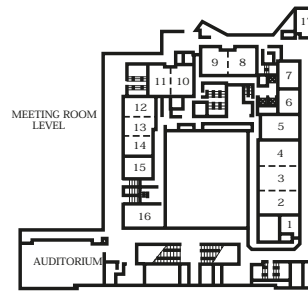

Meeting Room	LxWxH	Sq. Ft	Theater	Schoolroom	Conference	U-Shape	Reception	Banquet
Grand Ballroom	122x156x16	19,032	1800	1100	-	-	2500	1300
Grand Ballroom North	122x53x16	6,466	560	350	70	90	700	320
Grand Ballroom Central	122x48x16	5,856	500	320	70	90	650	260
Grand Ballroom South	122x55x16	6,710	560	340	70	90	750	320
Renaissance Ballroom	100x100x16	10,000	800	625	-	-	1000	610
Renaissance East	100x50x16	5,000	325	250	50	75	450	220
Renaissance West A or B	50x50x16	2,500	220	140	30	55	200	140
Renaissance West A & B (combined)	100x50x16	5,000	400	280	70	100	450	280
Congressional Hall	-	9,022	584	316	-	-	450	450
Congressional A	54x41x17	2,187	242	120	35	45	150	120
Congressional B	54x40x17	2,160	242	120	35	45	150	120
Congressional A&B	-	4,337	430	240	50	70	300	300
Congressional C	65x85x10	4,685	120	100	25	25	150	120
Auditorium	-	4,500	300	300	-	-	-	-
Meeting Room 1	18x18x10	324	15	12	15	-	20	10
Meeting Room 2 or 3	36x24x10	864	90	45	36	36	80	60
Meeting Room 4	36x25x10	900	90	45	30	32	80	60
Meeting Room 5	38x25x10	950	90	45	38	36	80	60
Meeting Room 6	24x22x10	528	40	28	20	20	50	40
Meeting Room 7	26x22x10	572	30	24	20	28	50	30
Meeting Room 8	29x28x10	812	50	36	22	26	60	40
Meeting Room 9	29x26x10	754	50	36	22	26	60	40
Meeting Room 8 & 9	29x54x10	1,566	90	65	40	42	120	90
Meeting Room 10	27x21x10	567	40	24	28	26	50	30
Meeting Room 11	27x23x10	621	40	24	28	26	50	30
Meeting Room 10 & 11	27x44x10	1,188	80	48	34	34	100	60
Meeting Room 12 or 13	37x20x10	740	60	37	30	30	60	50
Meeting Room 12 & 13	37x39x10	1,443	60	56	30	32	110	70
Meeting Room 14	34x20x10	680	60	37	30	30	60	50
Meeting Room 13 & 14	34x40x10	1,360	60	56	30	32	110	70
Meeting Room 12, 13 & 14	37x59x9	2,183	120	72	45	40	150	130
Meeting Room 15	29x26x10	754	90	40	30	30	90	60
Meeting Room 16	29x28x10	812	90	60	35	35	80	60
Meeting Room 17	26x22x10	572	35	24	22	22	50	30
Meeting Room 18	29x23x10	621	35	20	18	16	30	30
Meeting Room 19	27x23x10	621	35	20	18	16	30	30