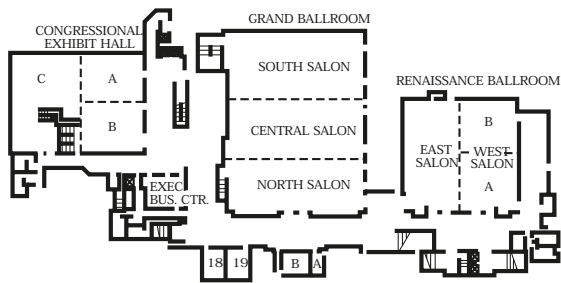

Meeting Room	LxWxH	Sq. Ft	Theater	Schoolroom	Conference	U-Shape	Reception	Banquet
Grand Ballroom	122x156x16	19,032	1800	1100	-	-	2500	1300
Grand Ballroom North	122x53x16	6,466	560	350	70	90	700	320
Grand Ballroom Central	122x48x16	5,856	500	320	70	90	650	260
Grand Ballroom South	122x55x16	6,710	560	340	70	90	750	320
Renaissance Ballroom	100x100x16	10,000	800	625	-	-	1000	610
Renaissance East	100x50x16	5,000	325	250	50	75	450	220
Renaissance West A or B	50x50x16	2,500	220	140	30	55	200	140
Renaissance West A & B (combined)	100x50x16	5,000	400	280	70	100	450	280
Congressional Hall	-	9,022	584	316	-	-	450	450
Congressional A	54x41x17	2,187	242	120	35	45	150	120
Congressional B	54x40x17	2,160	242	120	35	45	150	120
Congressional A&B	-	4,337	430	240	50	70	300	300
Congressional C	65x85x10	4,685	120	100	25	25	150	120
Auditorium	-	4,500	300	300	-	-	-	-
Meeting Room 1	18x18x10	324	15	12	15	-	20	10
Meeting Room 2 or 3	36x24x10	864	90	45	36	36	80	60
Meeting Room 4	36x25x10	900	90	45	30	32	80	60
Meeting Room 5	38x25x10	950	90	45	38	36	80	60
Meeting Room 6	24x22x10	528	40	28	20	20	50	40
Meeting Room 7	26x22x10	572	30	24	20	28	50	30
Meeting Room 8	29x28x10	812	50	36	22	26	60	40
Meeting Room 9	29x26x10	754	50	36	22	26	60	40
Meeting Room 8 & 9	29x54x10	1,566	90	65	40	42	120	90
Meeting Room 10	27x21x10	567	40	24	28	26	50	30
Meeting Room 11	27x23x10	621	40	24	28	26	50	30
Meeting Room 10 & 11	27x44x10	1,188	80	48	34	34	100	60
Meeting Room 12 or 13	37x20x10	740	60	37	30	30	60	50
Meeting Room 12 & 13	37x39x10	1,443	60	56	30	32	110	70
Meeting Room 14	34x20x10	680	60	37	30	30	60	50
Meeting Room 13 & 14	34x40x10	1,360	60	56	30	32	110	70
Meeting Room 12, 13 & 14	37x59x9	2,183	120	72	45	40	150	130
Meeting Room 15	29x26x10	754	90	40	30	30	90	60
Meeting Room 16	29x28x10	812	90	60	35	35	80	60
Meeting Room 17	26x22x10	572	35	24	22	22	50	30
Meeting Room 18	29x23x10	621	35	20	18	16	30	30
Meeting Room 19	27x23x10	621	35	20	18	16	30	30