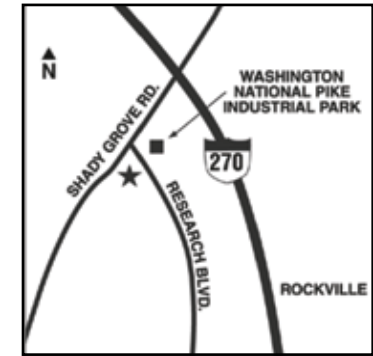

Places to see and Things to do

Lockheed Martin (.5M) • Rockville Town Center (3M) • National Institute of Standards and Technology (4M) • American Speech-Language-Hearing Association (9M) • Washington, DC (23M)