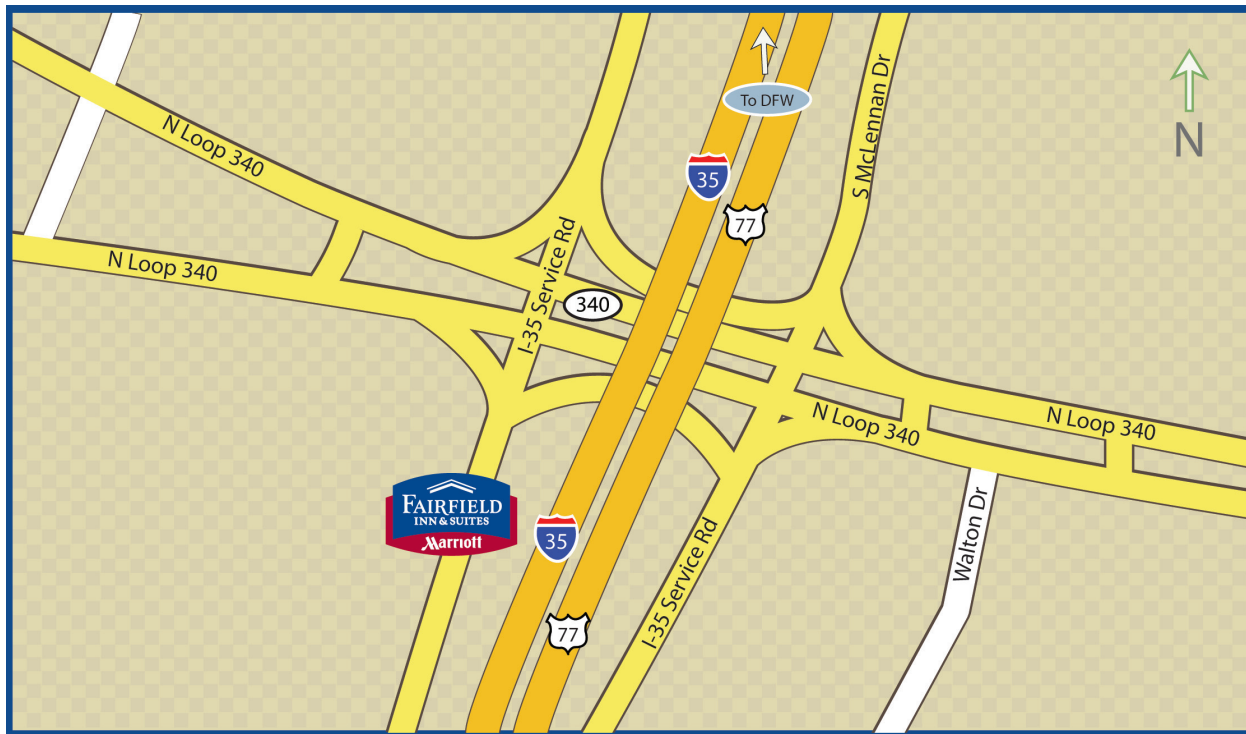

Local Map

4257 N I-35
WACO, TEXAS 76705

Just four miles from our family-friendly hotel you'll find some of Waco's most unique attractions including the Dr. Pepper Museum, the Waco Suspension Bridge and the Masonic Grand Lodge of Texas.

From I-35 North:

Exit 339 and go through the light.
Hotel is on the right.

From I-35 South:

Exit 339 and make a U Turn at the light.
Hotel is on the right.

FAIRFIELD INN & SUITES
WACO NORTH

IMAGE HOSPITALITY
DEVELOPING AND MANAGING
EXCEPTIONAL HOTEL PROPERTIES
www.imagehospitality.com