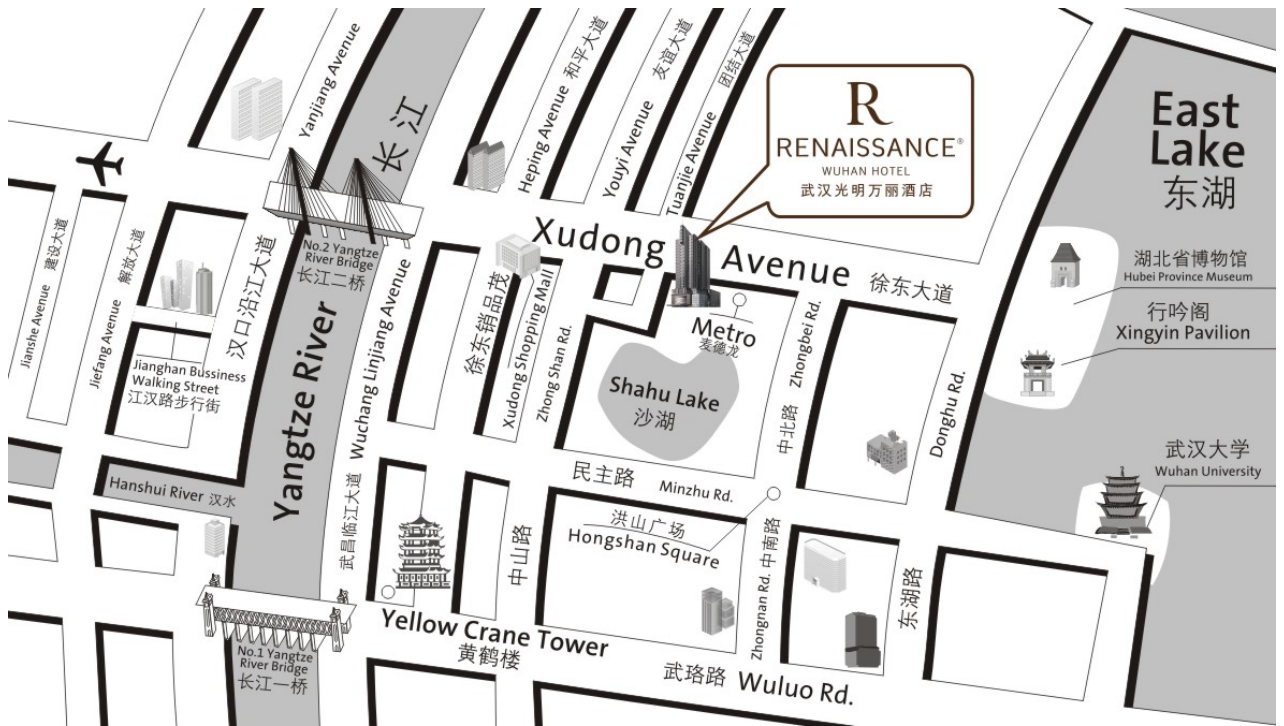

R
RENAISSANCE®
 WUHAN HOTEL
 武汉光明万丽酒店

武汉光明万丽酒店是离武汉火车站武广高铁最近的一家国际五星级酒店，靠近洪山商务圈。位于武昌区中心地段，是武汉长江东岸发展最快的地区之一，西拥滚滚长江，东依国家级著名景点东湖。酒店拥有傲人的地理位置，紧邻武汉二桥、和平大道、友谊大道和团结大道，交通便利，让您快捷穿梭于武汉市各大动脉。

Renaissance Wuhan Hotel
 160 Xudong Avenue, Wuchang District · Wuhan, Hubei
 430062 China
 Phone: 86 27 86621388
 Fax : 86 27 86621213

www.renaissancewuhan.com

武汉光明万丽酒店
 中国湖北省武汉市武昌区徐东大街 160 号
 邮编:430062

电话： 86 27 86621388
 传真： 86 27 86621213

cn.renaissancewuhan.com

Wuhan Tianhe International Airport

Driving Directions: Take the Airport Expressway and merge onto 3rd Ring Road (Jiangan Area). Go through the Jinqiao Avenue and Huangpu road, and then go through the Yangtze River second bridge. Continue to drive through the Xudong Viaduct, last drive 50m and you will find our hotel near the Metro Super Market.

Wuchang Railway Station

Driving Directions: From the Wuchang Railway Station, merge to the Dadongmen and Xiaodongmen. Go straight the road until the 4th traffic light turn right (The building is Wuchang Government). Then go straight the Youyi Avenue until you find the Shopping Mall turn right, drive Xudong Road and 5 minutes you will find out hotel!

Wuhan-Guangzhou High Speed Railway Station

Walking Directions: From Jiansheshi Road to Youyi Avenue. Go straight this road until you find the Shopping Mall (Crossing Road), then turn left and go straight the Xudong road about 1.5KM.