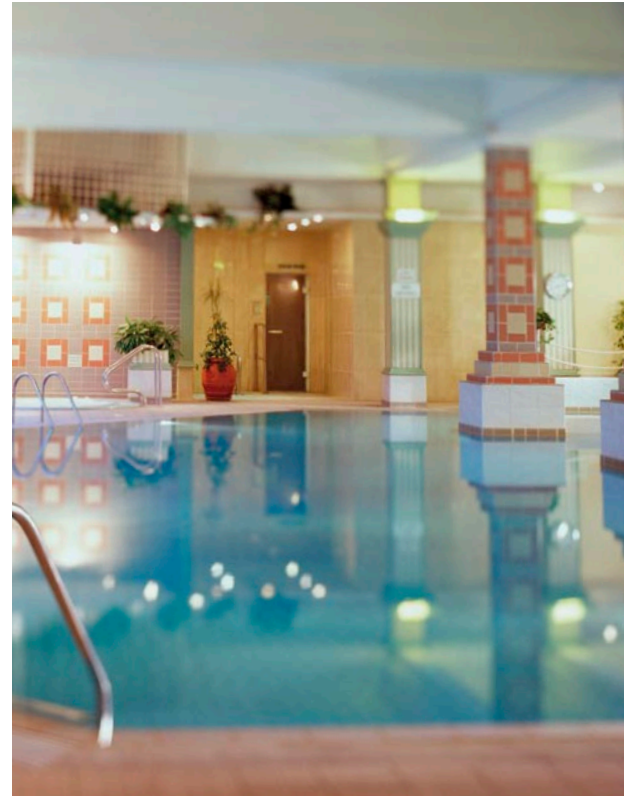

County Restaurant

The Durham Bar

RELAX AND UNWIND.

Our bedrooms and suites are carefully designed to blend calm and comfort with those essential modern touches. 32" LCD TVs with Freeview channels and an extensive selection of pay-per-view movies, plus high-speed Internet access. Many rooms offer fabulous views over the River Wear, Durham Cathedral and Durham Castle, and are in keeping with the charm and history of the city.

REFRESH YOUR SENSES.

Overlooking the River Wear, our Leisure Club is the perfect place to work out or just relax. Complimentary to all guests, it features a heated indoor swimming pool, sauna, steam room, spa bath and sanarium. Our gymnasium is equipped with free weights and a selection of cardiovascular equipment.