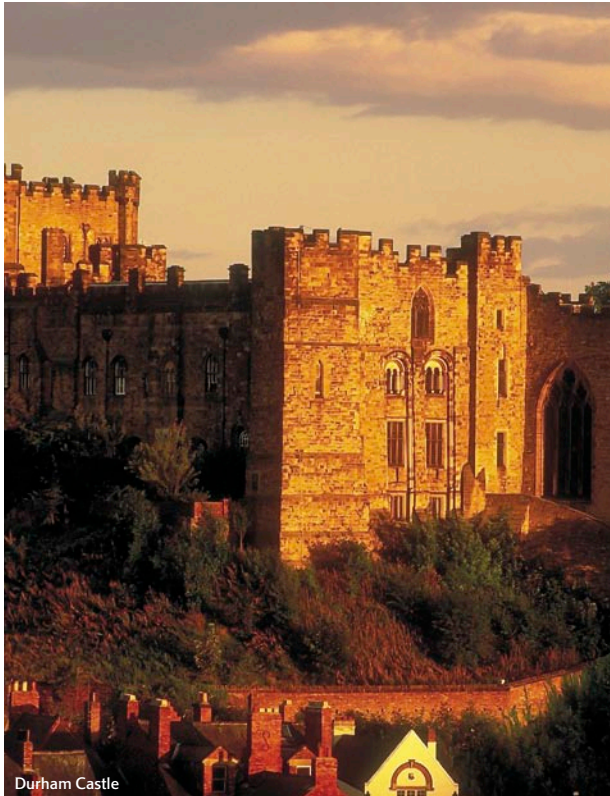

EVENTS IN THEIR ELEMENT.

Cromwell Suite

Cromwell Suite

**IN THE HEART
OF HISTORIC DURHAM.**

Just 5 minutes from the A1(M) and Durham Railway Station, the Durham Marriott Hotel is ideally located for travel and enjoyment. We're on the doorstep of the many unexpected pleasures of historic Durham, from the cosmopolitan blend of old and new in the city centre, to the rich heritage of Durham Castle and Durham Cathedral.