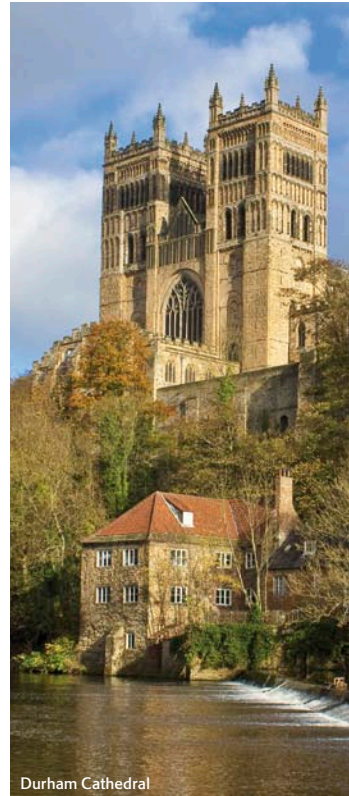

EVENTS IN THEIR ELEMENT.

Cromwell Suite

Cromwell Suite

**IN THE HEART
OF HISTORIC DURHAM.**

Just 5 minutes from the A1(M) and Durham Railway Station, the Durham Marriott Hotel is ideally located for travel and enjoyment. We're on the doorstep of the many unexpected pleasures of historic Durham, from the cosmopolitan blend of old and new in the city centre, to the rich heritage of Durham Castle and Durham Cathedral.