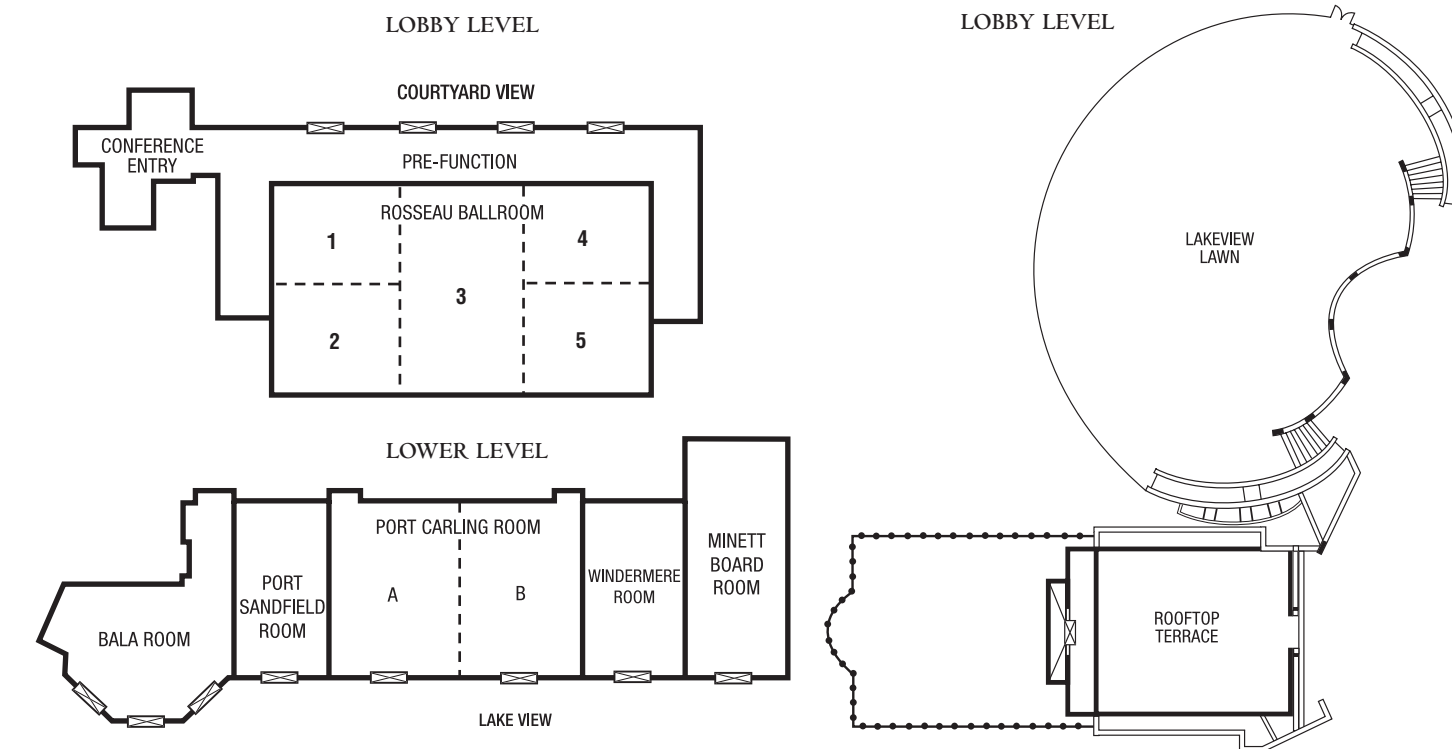

Meeting Room	Dimensions (WxLxH)	Square Footage	CAPACITY					
			Theatre	Schoolroom	Conference	U-Shape	Reception	Banquet
Rosseau Ballroom	60x108x15	6,380	700	340	–	–	730	540
Rosseau 1	36x30x15	1,060	110	56	32	30	110	90
Rosseau 2	36x30x15	1,060	110	56	32	30	110	90
Rosseau 3	36x59x15	2,140	230	120	48	46	230	180
Rosseau 4	36x30x15	1,060	110	56	30	32	110	90
Rosseau 5	36x30x15	1,060	110	56	30	32	110	90
Bala Room	26x34x10	860	90	48	24	24	80	60
Port Sandfield Room	35x20x10	700	80	40	24	22	60	60
Port Carling Room	35x52x10	1,900	220	110	48	44	200	160
Port Carling A	35x26x10	950	100	50	24	28	100	80
Port Carling B	35x26x10	950	100	50	24	28	100	80
Windermere Room	35x22x10	783	80	40	24	22	60	80
Minett Boardroom	31x19x10	589	–	–	16	–	–	16