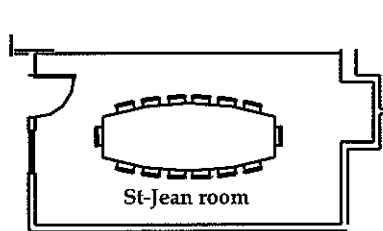

	KENT ROOM	ST-LOUIS ROOM	ST-JEAN ROOM
<b>DIMENSION</b>	780 sq <sup>2</sup>	300 sq <sup>2</sup>	300 sq <sup>2</sup>
<b>LEVEL</b>	Main floor	Main floor	1st Level
<b>SCHOOL</b>	30* / 45*	12 *	---
<b>THEATER</b>	70	24	---
<b>U SHAPE</b>	30	12	---
<b>HOLLOW SQUARE</b>	35	15	14* / 18*
<b>BANQUET*</b>	64	16	---
<b>BANQUET ½ MOON*</b>	42	12	---
<b>COCKTAIL</b>	70	30	---

\* Banquet : Round table of 8 people \* Banquet ½ moon : 6 people

**Kent room:**

School 30 : 10 tables of 6 ft X 1.5 ft

School 45 : 15 tables of 6 ft X 18 inches

**St-Louis :**

School 12 : 3 rows of 2 tables; 4 people per row

**St-Jean :**

Conference 14 : with ergonomic chair

Conference 18 : with regular chair (banquet)