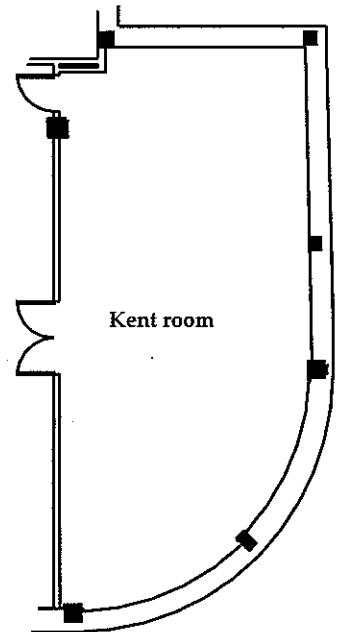

	KENT ROOM	ST-LOUIS ROOM	ST-JEAN ROOM
<b>DIMENSION</b>	780 sq <sup>2</sup>	300 sq <sup>2</sup>	300 sq <sup>2</sup>
<b>LEVEL</b>	Main floor	Main floor	1st Level
<b>SCHOOL</b>	30* / 45*	12 *	---
<b>THEATER</b>	70	24	---
<b>U SHAPE</b>	30	12	---
<b>HOLLOW SQUARE</b>	35	15	14* / 18*
<b>BANQUET*</b>	64	16	---
<b>BANQUET ½ MOON*</b>	42	12	---
<b>COCKTAIL</b>	70	30	---

\* Banquet : Round table of 8 people \* Banquet ½ moon : 6 people

**Kent room:**

School 30 : 10 tables of 6 ft X 1.5 ft

School 45 : 15 tables of 6 ft X 18 inches

**St-Louis :**

School 12 : 3 rows of 2 tables; 4 people per row