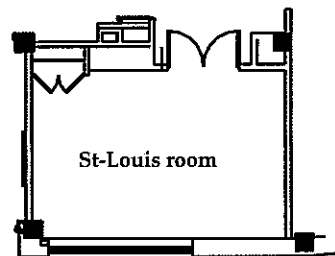

	KENT ROOM	ST-LOUIS ROOM	ST-JEAN ROOM
<b>DIMENSION</b>	780 sq <sup>2</sup>	300 sq <sup>2</sup>	300 sq <sup>2</sup>
<b>LEVEL</b>	Main floor	Main floor	1st Level
<b>SCHOOL</b>	30* / 45*	12 *	---
<b>THEATER</b>	70	24	---
<b>U SHAPE</b>	30	12	---
<b>HOLLOW SQUARE</b>	35	15	14* / 18*
<b>BANQUET*</b>	64	16	---
<b>BANQUET ½ MOON*</b>	42	12	---
<b>COCKTAIL</b>	70	30	---

\* Banquet : Round table of 8 people \* Banquet ½ moon : 6 people

**Kent room:**

School 30 : 10 tables of 6 ft X 1.5 ft

School 45 : 15 tables of 6 ft X 18 inches

**St-Louis :**

School 12 : 3 rows of 2 tables; 4 people per row

**St-Jean :**

Conference 14 : with ergonomic chair

Conference 18 : with regular chair (banquet)